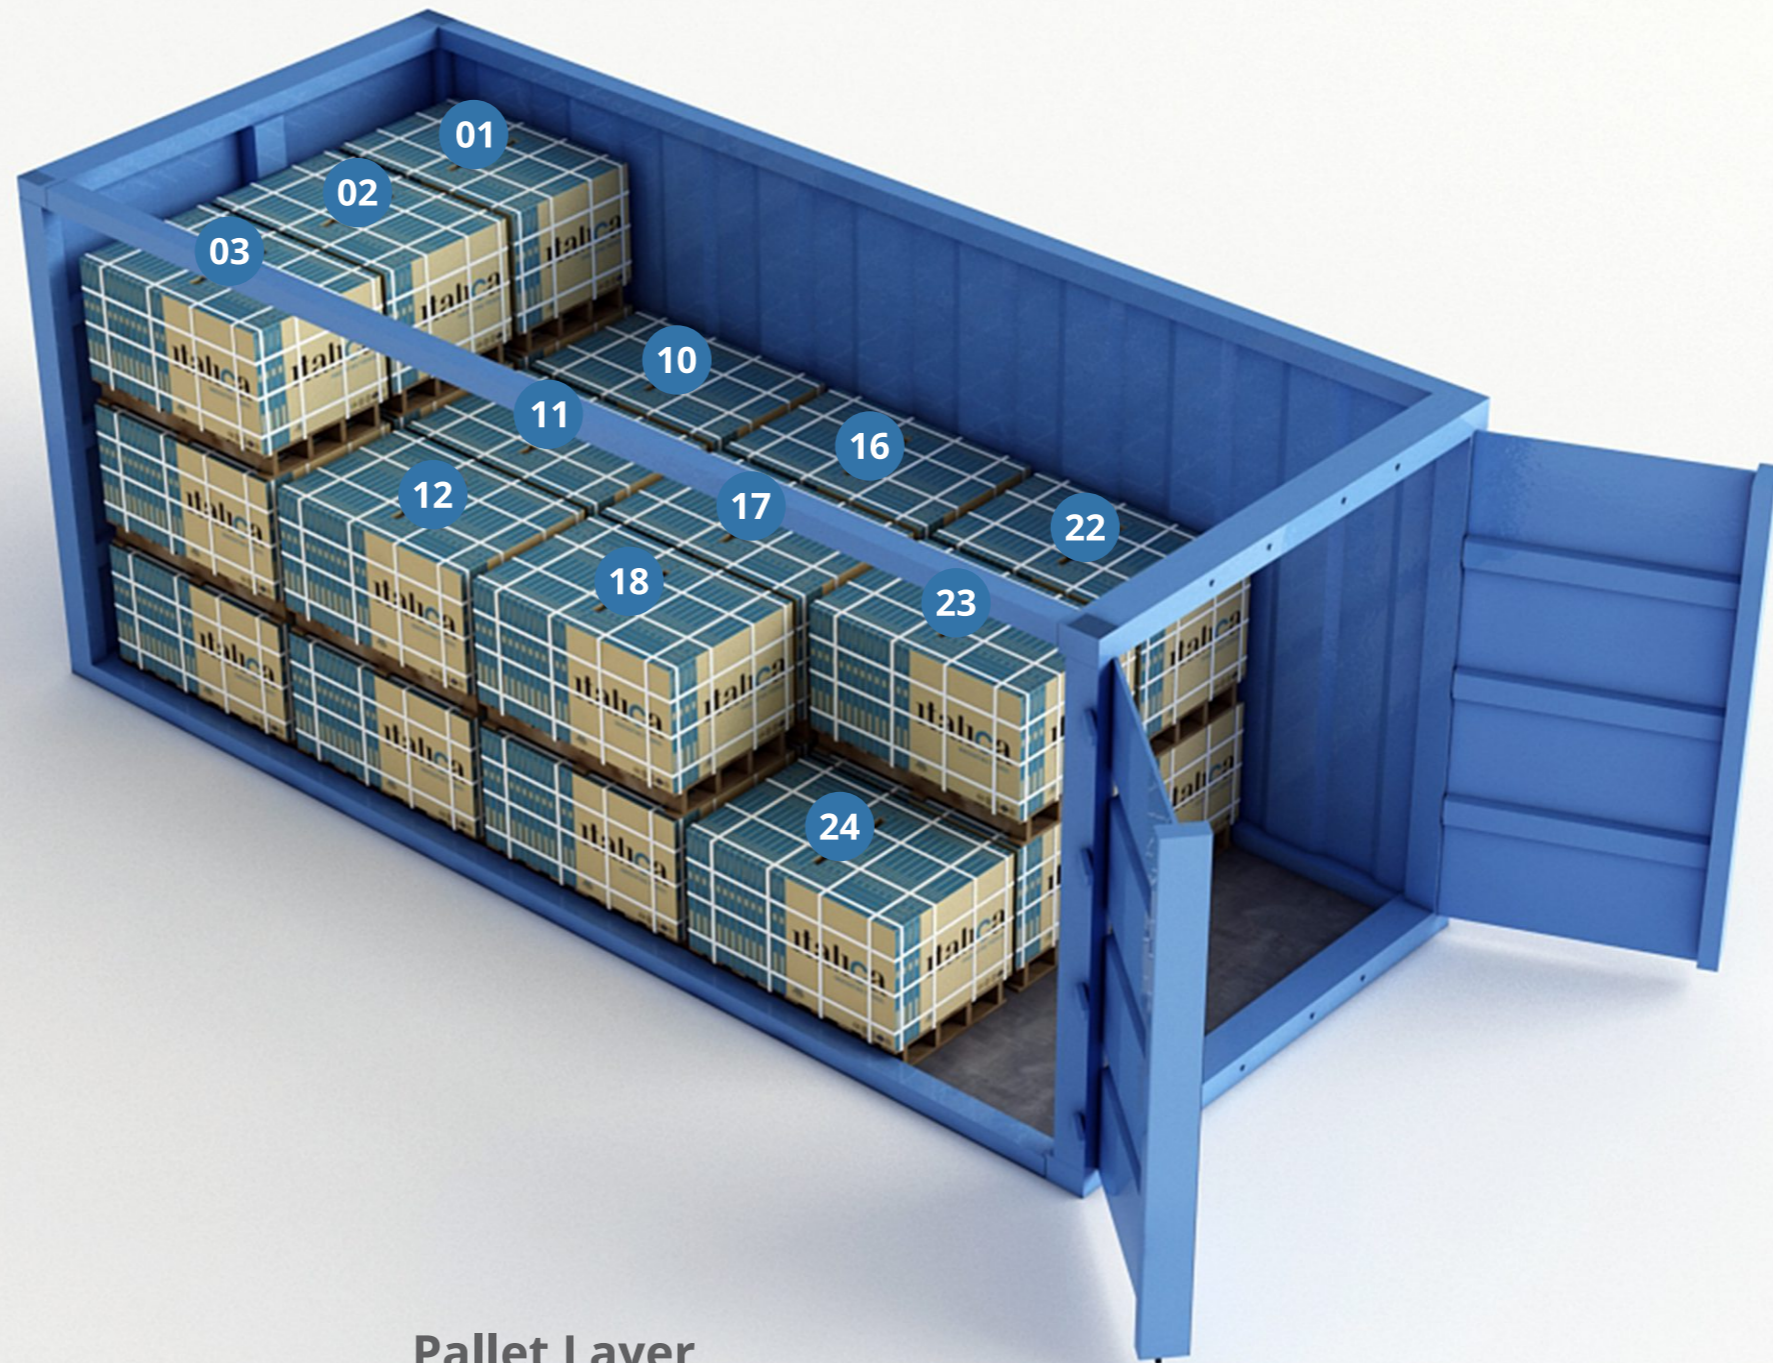

Export Pallet Packing Detail

600X600MM TILES

Empty Pallet - Pattern 03

Wood Base Pallet

600X600MM TILES

Box Pallet - Pattern 03

italica
INNOVATING TRENDS

Pallet Packing Details

Tile Size(mm)	600x600mm
Pcs. / Box	4
Sq. Mtr. / Box	1.44
No. of boxes / pallet	36
Box weight (approx.)	28.0 kgs.
Pallet weight (kgs. - approx.)	1050 kgs.

1x20ft. CONTAINER (FCL)

600x600mm Tiles - Pattern 03

Container Packing Details

No. of Pallets	26
Total Boxes	936
Total Sq. Mtr.	1347.84
Total Weight of FCL (approx.)	27300 kgs.

Pallet Layer

$\frac{01}{04}$ $\frac{07}{07}$	$\frac{10}{13}$	$\frac{16}{19}$	$\frac{22}{25}$
$\frac{02}{05}$ $\frac{08}{08}$	$\frac{11}{14}$	$\frac{17}{20}$	$\frac{23}{26}$
$\frac{03}{06}$ $\frac{09}{09}$	$\frac{12}{15}$	$\frac{18}{21}$	24