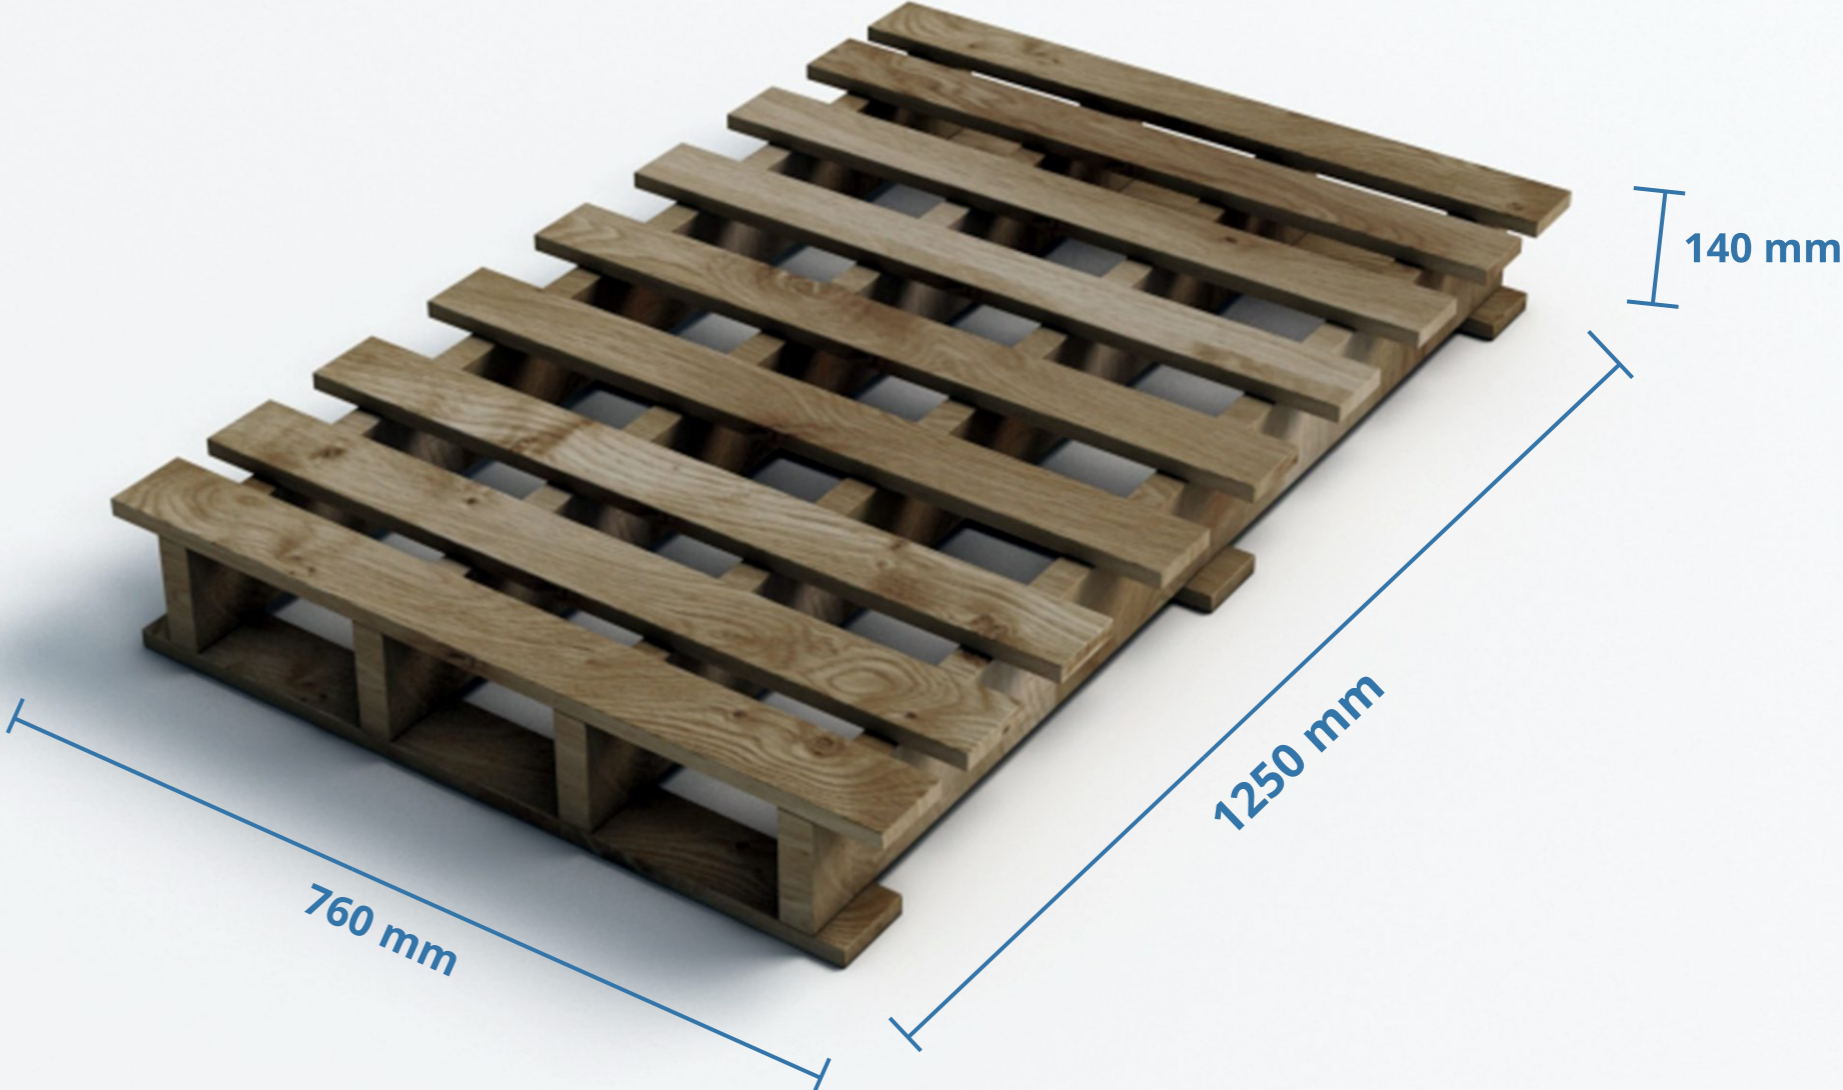

Export Pallet Packing Detail

600X600MM TILES

Empty Pallet - Pattern 03

Wood Base Pallet

600X600MM TILES

Box Pallet - Pattern 03

italica
INNOVATING TRENDS

Pallet Packing Details

Tile Size(mm)	600x600mm
Pcs. / Box	4
Sq. Mtr. / Box	1.44
No. of boxes / pallet	36
Box weight (approx.)	28.0 kgs.
Pallet weight (kgs. - approx.)	1050 kgs.

1x20ft. CONTAINER (FCL)

600x600mm Tiles - Pattern 03