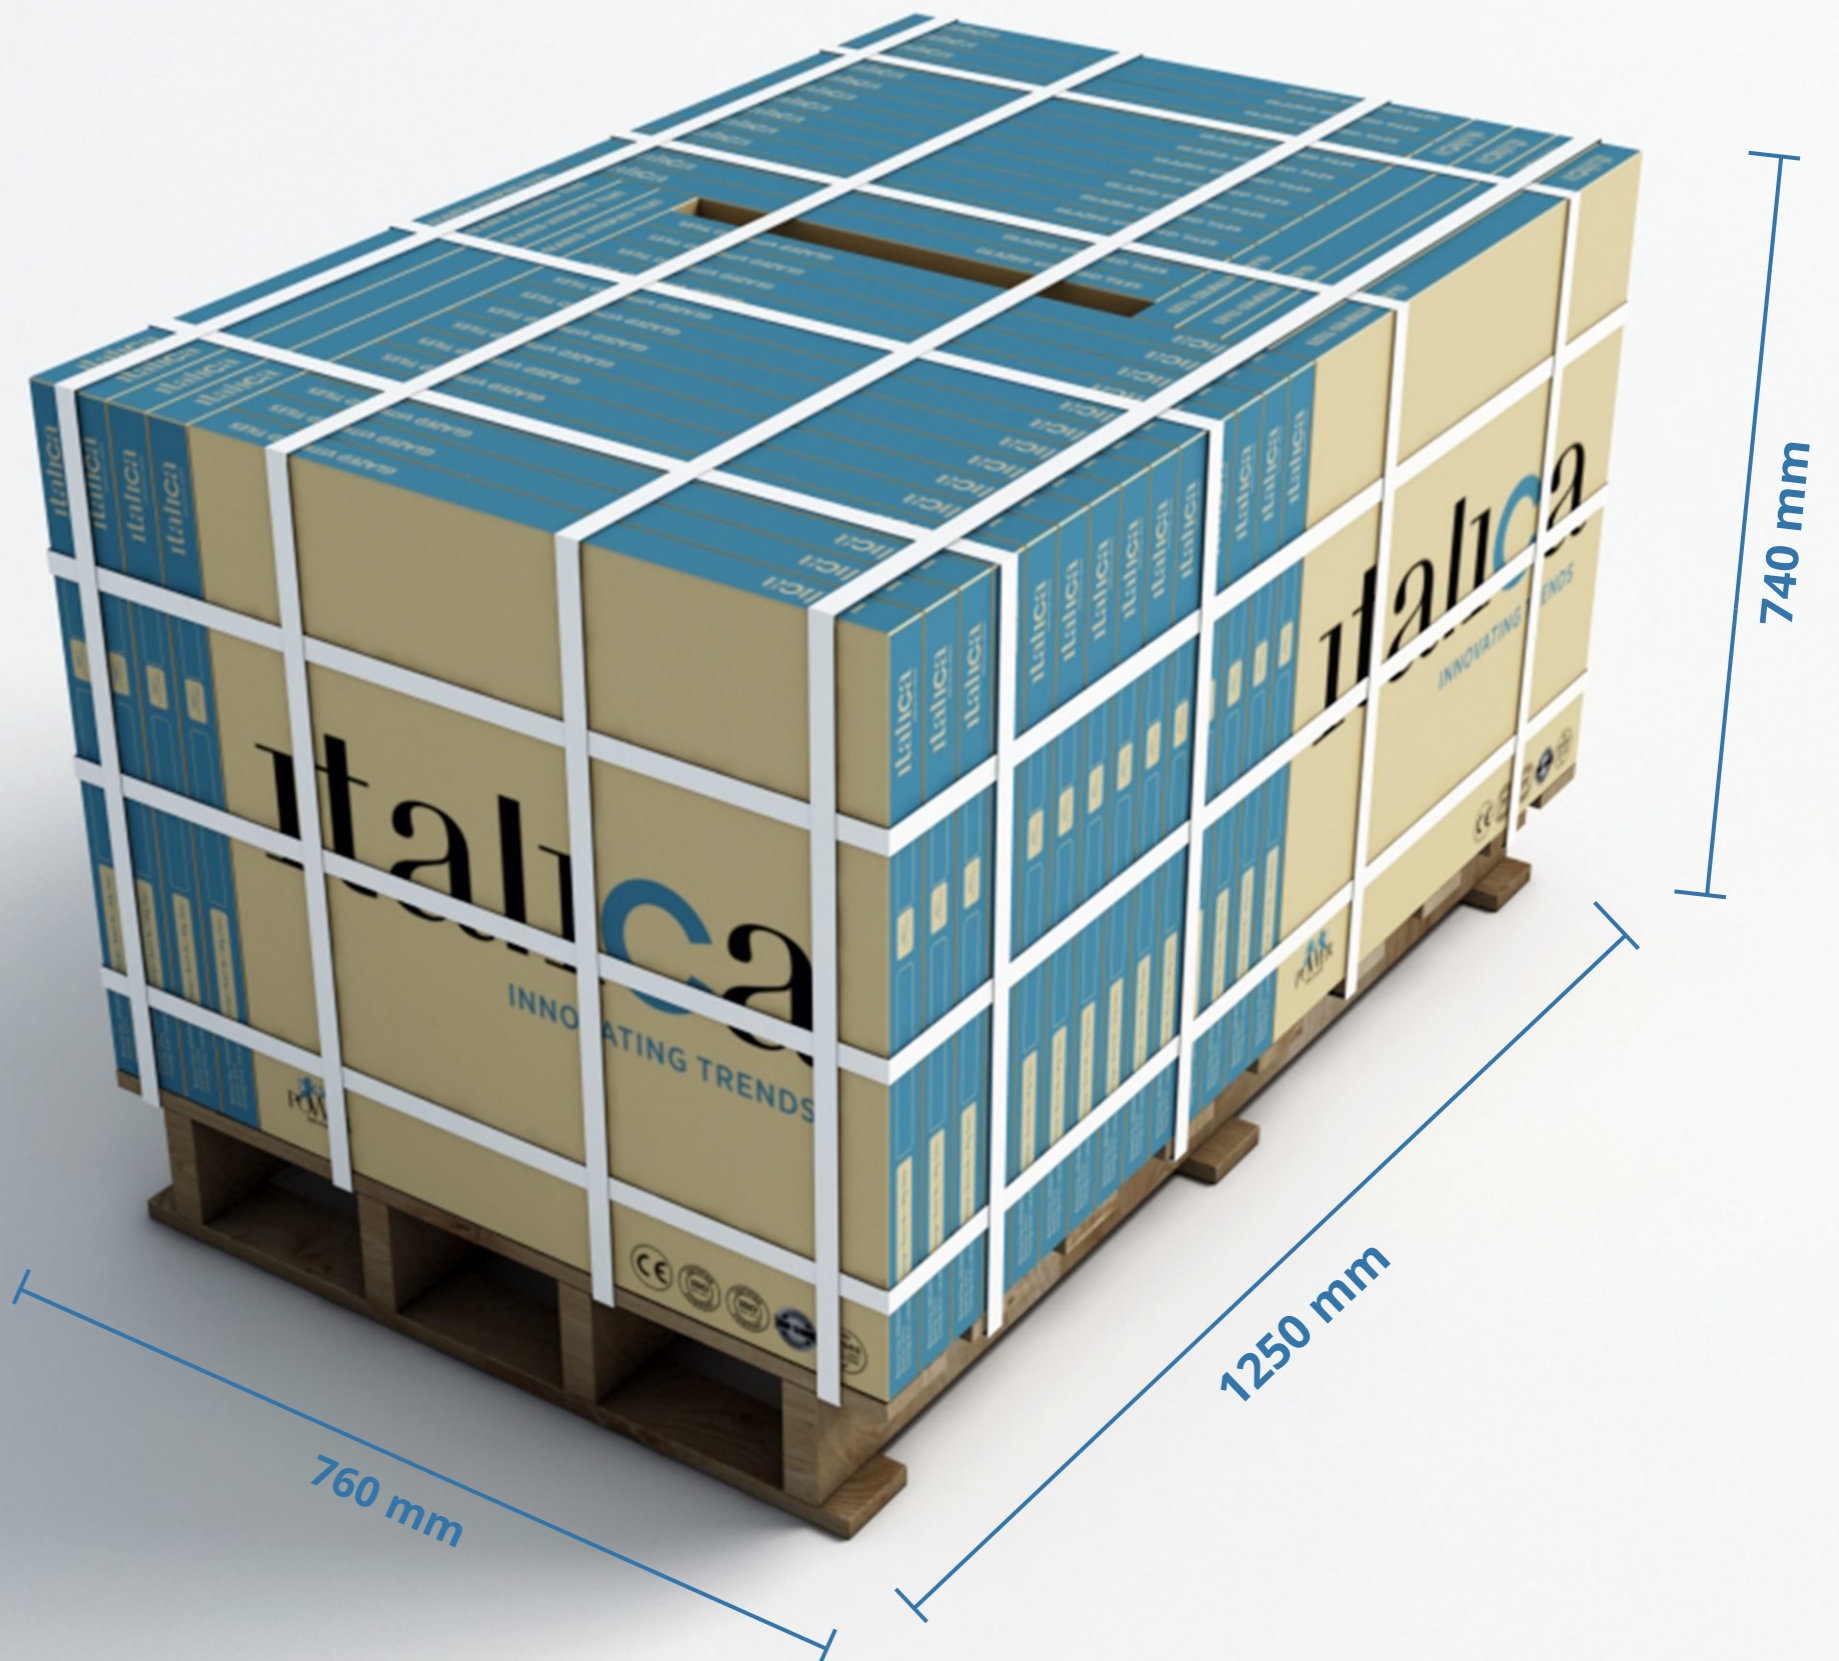

Export Pallet Packing Detail

600X600MM TILES

Empty Pallet - Pattern 03

Wood Base Pallet

600X600MM TILES

Box Pallet - Pattern 03

italica
INNOVATING TRENDS

Pallet Packing Details

Tile Size(mm)	600x600mm
Pcs. / Box	4
Sq. Mtr. / Box	1.44
No. of boxes / pallet	36
Box weight (approx.)	28.0 kgs.
Pallet weight (kgs. - approx.)	1050 kgs.

1x20ft. CONTAINER (FCL)

600x600mm Tiles - Pattern 03

Container Packing Details

No. of Pallets	26
Total Boxes	936
Total Sq. Mtr.	1347.84
Total Weight of FCL (approx.)	27300 kgs.

Pallet Layer

$\frac{01}{04}$ $\frac{07}{07}$	$\frac{10}{13}$	$\frac{16}{19}$	$\frac{22}{25}$
$\frac{02}{05}$ $\frac{08}{08}$	$\frac{11}{14}$	$\frac{17}{20}$	$\frac{23}{26}$
$\frac{03}{06}$ $\frac{09}{09}$	$\frac{12}{15}$	$\frac{18}{21}$	24