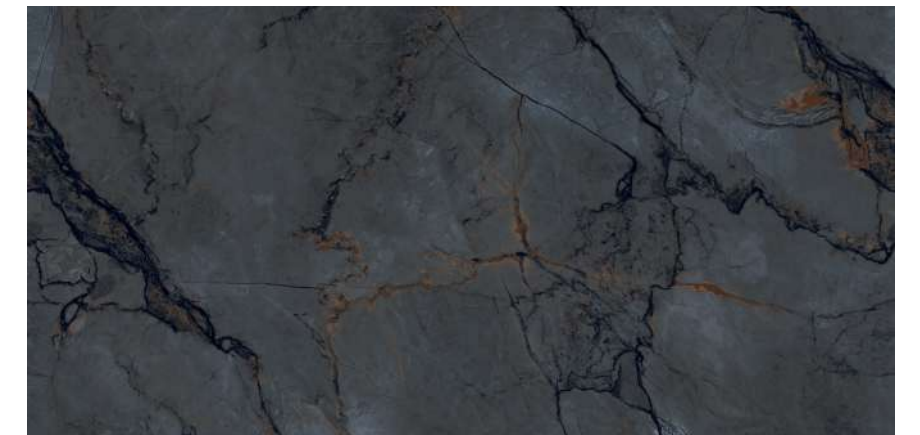

Dazzle | 600x
1200mm

italica
INNOVATING TRENDS

SILVAMEN DARK GLUV

NEW

Random-5

www.italicatiles.com

Click here for 360 View