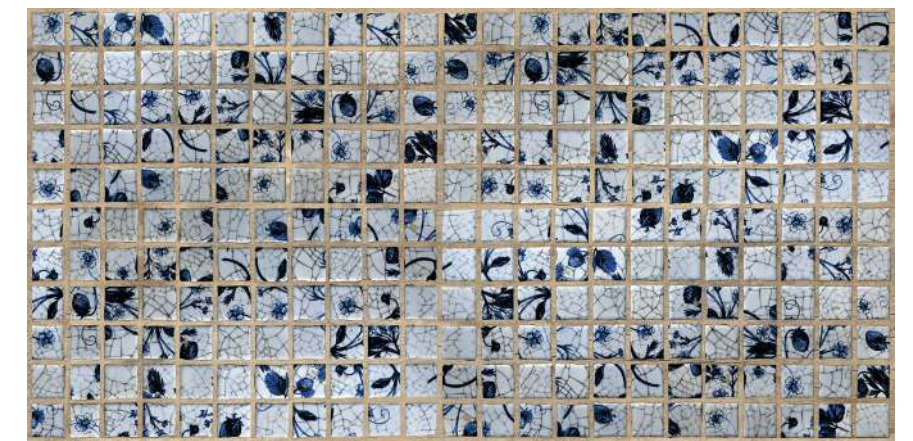

Dazzle | 600x
1200mm

italica
INNOVATING TRENDS

HUAPAI BLUE

NEW

Random-1

www.italicatiles.com

Click here for 360 View