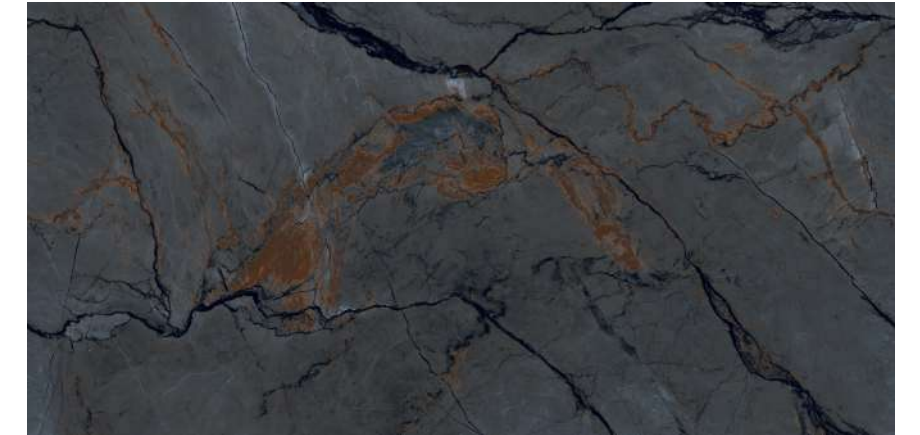

Dazzle | 600x
1200mm

italica
INNOVATING TRENDS

SILVAMEN DARK GLUV

NEW

Random-5

www.italicatiles.com

Click here for 360 View