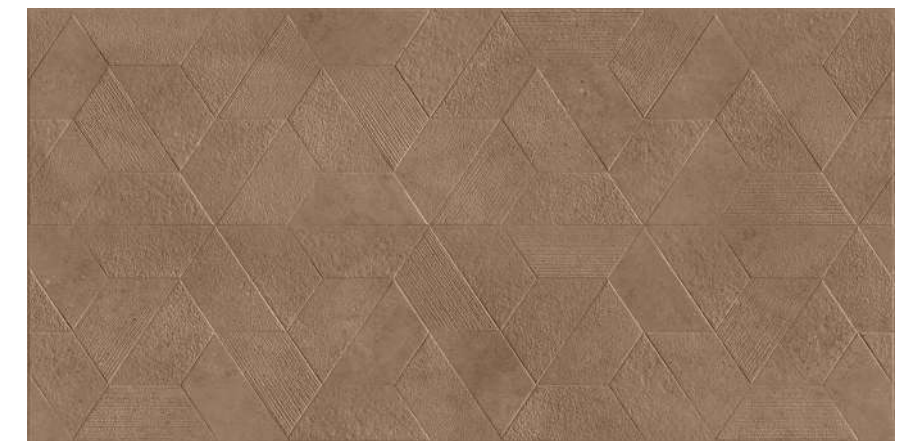

Fusion | 600x
1200mm

italica
INNOVATING TRENDS

CASTELLA BROWN HEXA

NEW

Random-7

www.italicatiles.com

Click here for 360 View