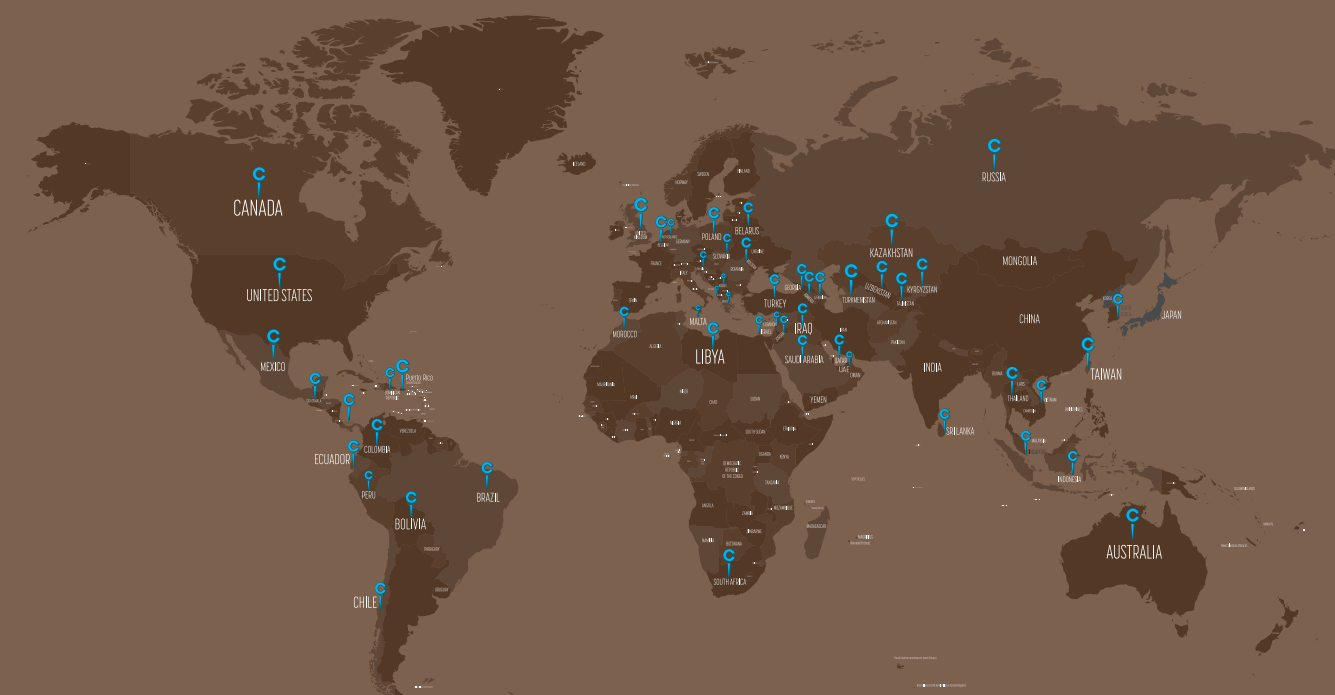

## Adorned Worldwide

80+

Countries  
We Export

1500+

Unique  
Designs

800+

National &  
International  
Clients

1700+

Employees  
Worldwide

Albania • Armenia • Australia • Azerbaijan • Belgium • Belarus • Bhutan • Bolivia • Brazil  
Canada • Chile • Colombia • Dominican Republic • Ecuador • Georgia • Greece • Guatemala  
Hungary • Indonesia • Iraq • Israel • Jordan • Kazakhstan • Kosovo • Kyrgyzstan • Libya • Lebanon  
Macedonia • Malta • Mexico • Moldova • Morocco • Netherlands • Oman • Panama • Peru  
Poland • Puerto Rico • Qatar • Russia • Saudi Arabia • Serbia • Singapore • Slovakia • Slovenia  
South Africa • South Korea • Spain • Sri Lanka • Tajikistan • Taiwan • Thailand • Turkey • Turkmenistan  
U.A.E. • U.K. • U.S.A. • Uzbekistan • Vietnam • Yemen