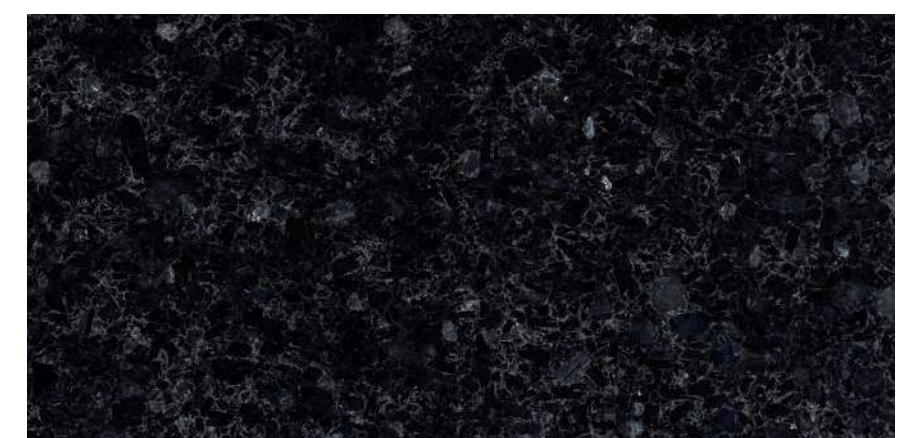

Glamour | 600x
1200mm

italica
INNOVATING TRENDS

SHELL BLACK

Random-4

www.italicatiles.com

Click here for 360 View