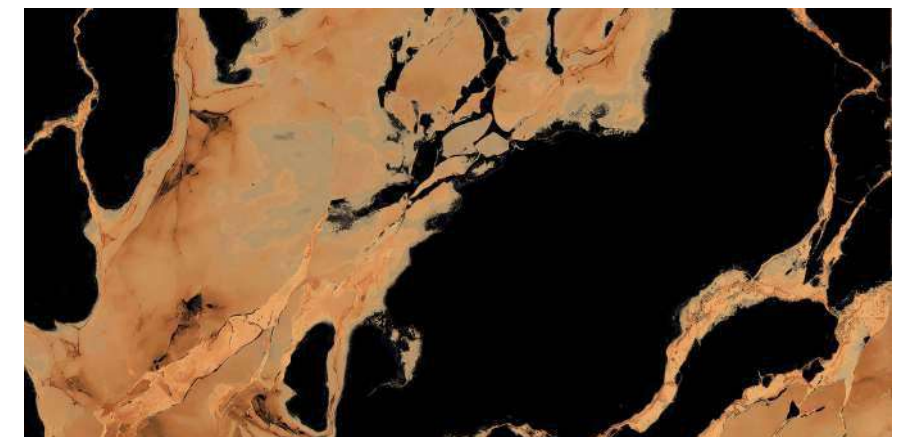

Glamour | 600x
1200mm

italica
INNOVATING TRENDS

FLUID BRONZE

NEW

Random-3

www.italicatiles.com

Click here for 360 View