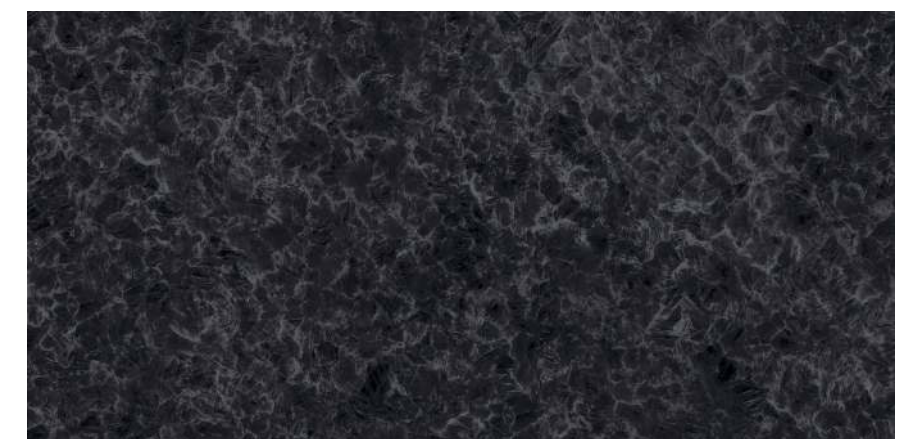

Glamour | 600x
1200mm

italica
INNOVATING TRENDS

BARBITE NERO

NEW

Random-6

www.italicatiles.com

Click here for 360 View