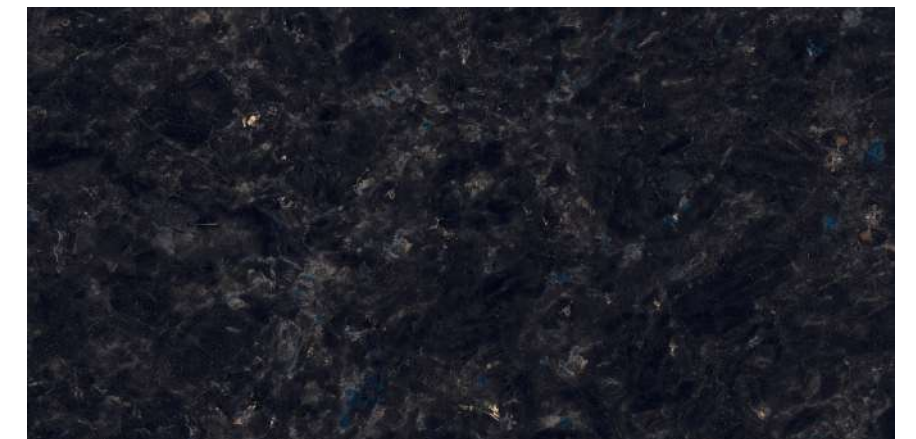

Glamour | 600x
1200mm

italica
INNOVATING TRENDS

VIZAG BLACK

NEW

Random-5

www.italicatiles.com

Click here for 360 View