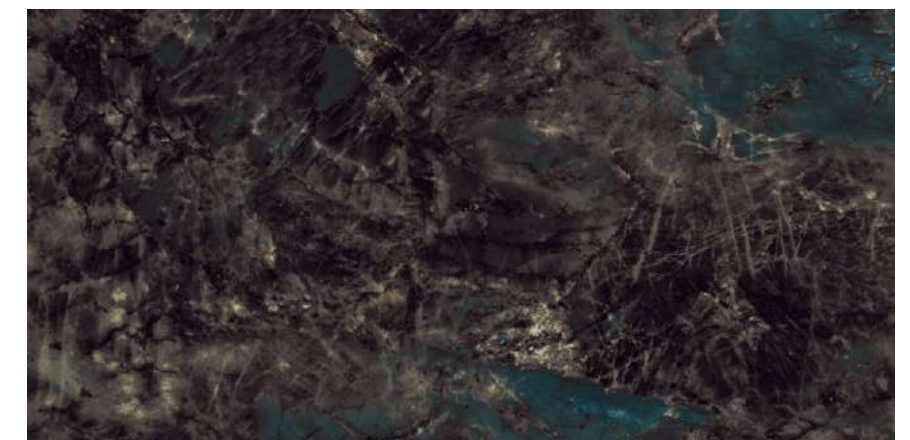

Glamour | 800x
1600mm

italica
INNOVATING TRENDS

ALPHA AMAZONITE

Random-3

www.italicatiles.com

Click here for 360 View