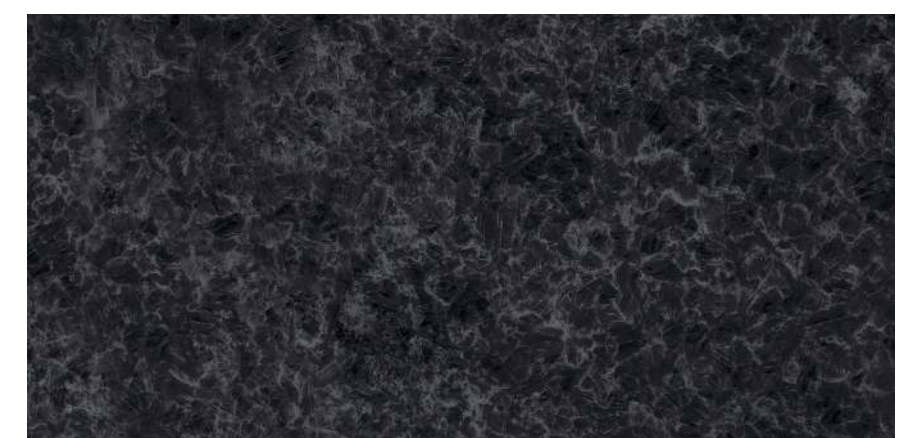

Glamour | 600x
1200mm

italica
INNOVATING TRENDS

BARBITE NERO

NEW

Random-6

www.italicatiles.com

Click here for 360 View