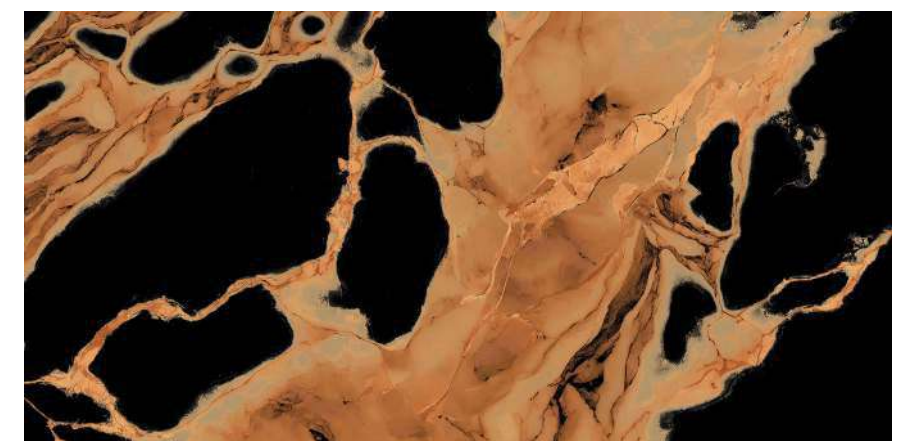

Glamour | 600x
1200mm

italica
INNOVATING TRENDS

FLUID BRONZE

NEW

Random-3

www.italicatiles.com

Click here for 360 View