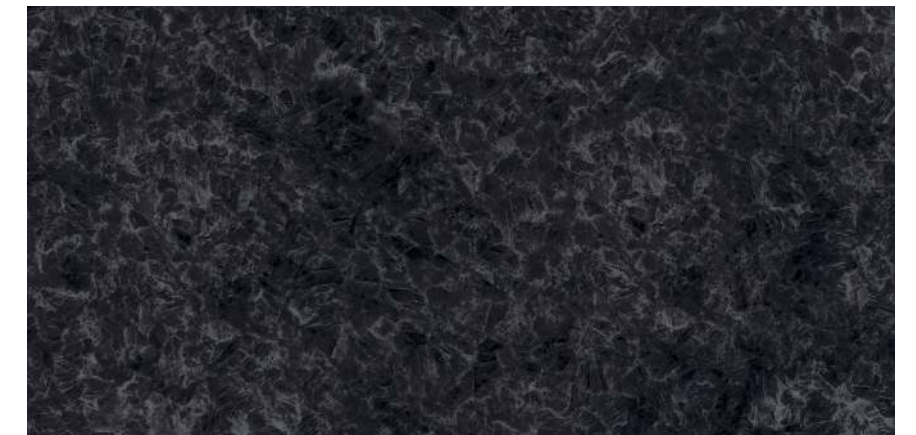

Glamour | 600x
1200mm

italica
INNOVATING TRENDS

BARBITE NERO

NEW

Random-6

www.italicatiles.com

Click here for 360 View