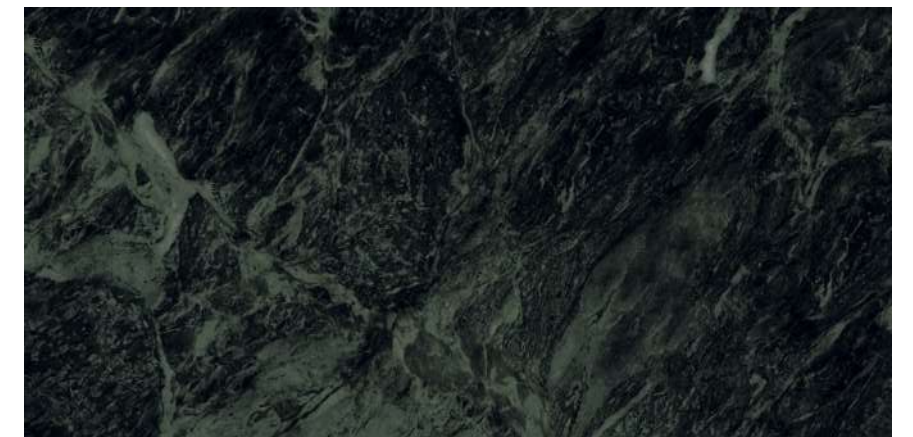

Glamour | 600x
1200mm

italica
INNOVATING TRENDS

HASSAN GREEN

NEW

Random-4