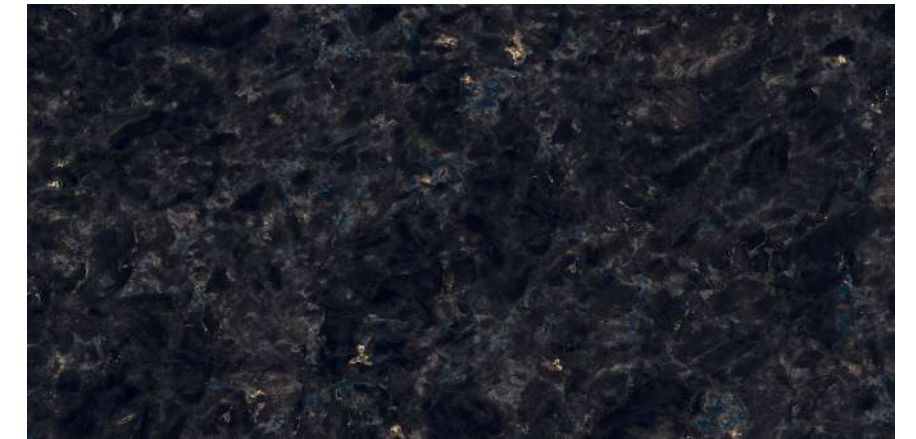

Glamour | 600x
1200mm

italica
INNOVATING TRENDS

VIZAG BLACK

NEW

Random-5

www.italicatiles.com

Click here for 360 View