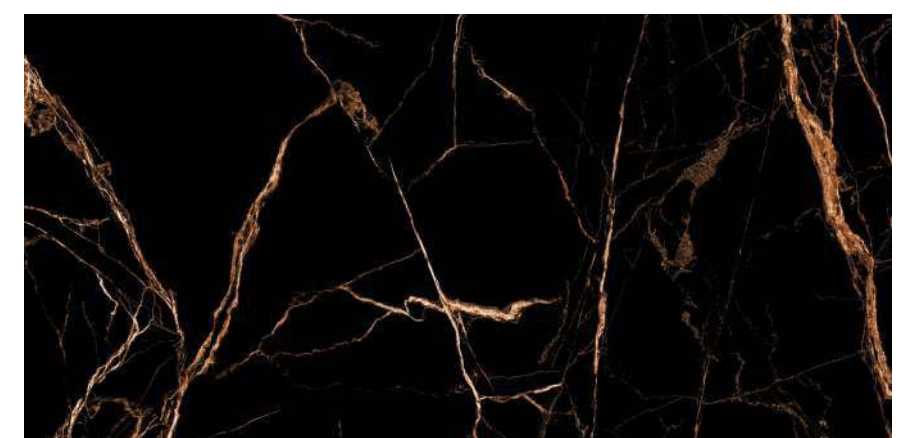

Glamour | 600x
1200mm

italica
INNOVATING TRENDS

IMPRESS NERO

NEW

Random-5

www.italicatiles.com

Click here for 360 View