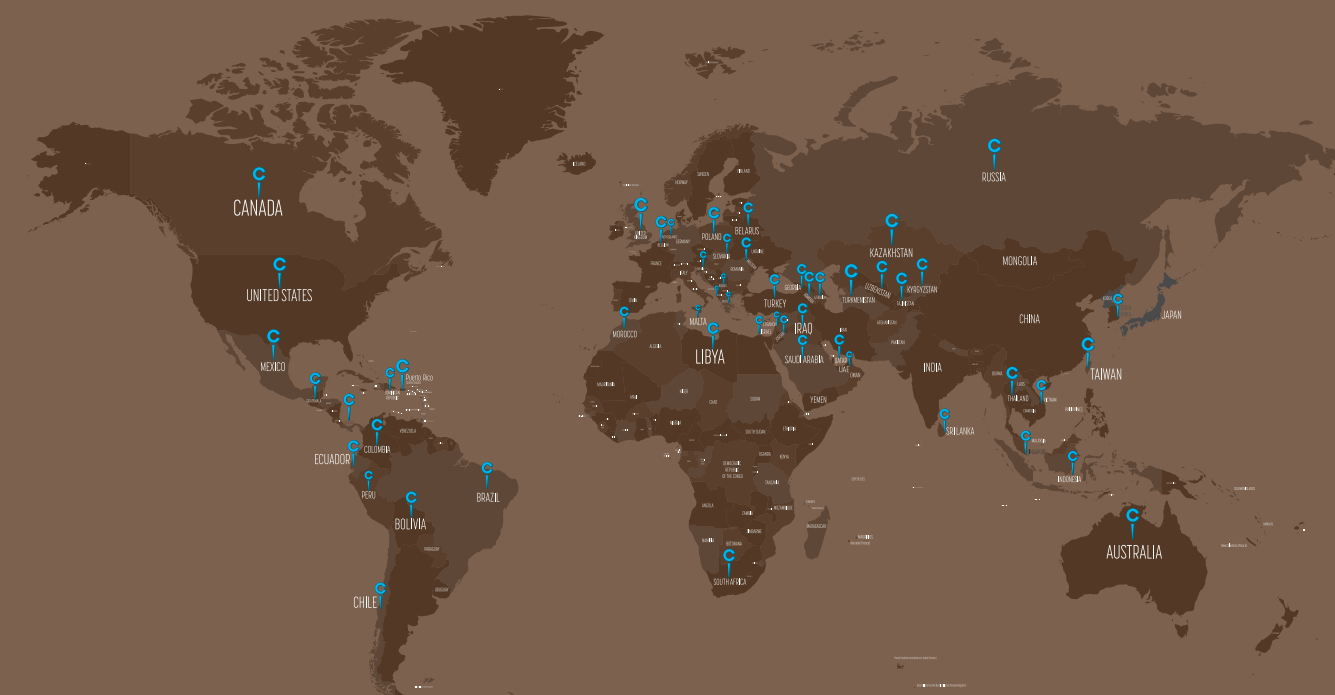

Adorned Worldwide

80+

Countries
We Export

1500+

Unique
Designs

800+

National &
International
Clients

1700+

Employees
Worldwide

Albania • Armenia • Australia • Azerbaijan • Belgium • Belarus • Bhutan • Bolivia • Brazil
Canada • Chile • Colombia • Dominican Republic • Ecuador • Georgia • Greece • Guatemala
Hungary • Indonesia • Iraq • Israel • Jordan • Kazakhstan • Kosovo • Kyrgyzstan • Libya • Lebanon
Macedonia • Malta • Mexico • Moldova • Morocco • Netherlands • Oman • Panama • Peru
Poland • Puerto Rico • Qatar • Russia • Saudi Arabia • Serbia • Singapore • Slovakia • Slovenia
South Africa • South Korea • Spain • Sri Lanka • Tajikistan • Taiwan • Thailand • Turkey • Turkmenistan
U.A.E. • U.K. • U.S.A. • Uzbekistan • Vietnam • Yemen