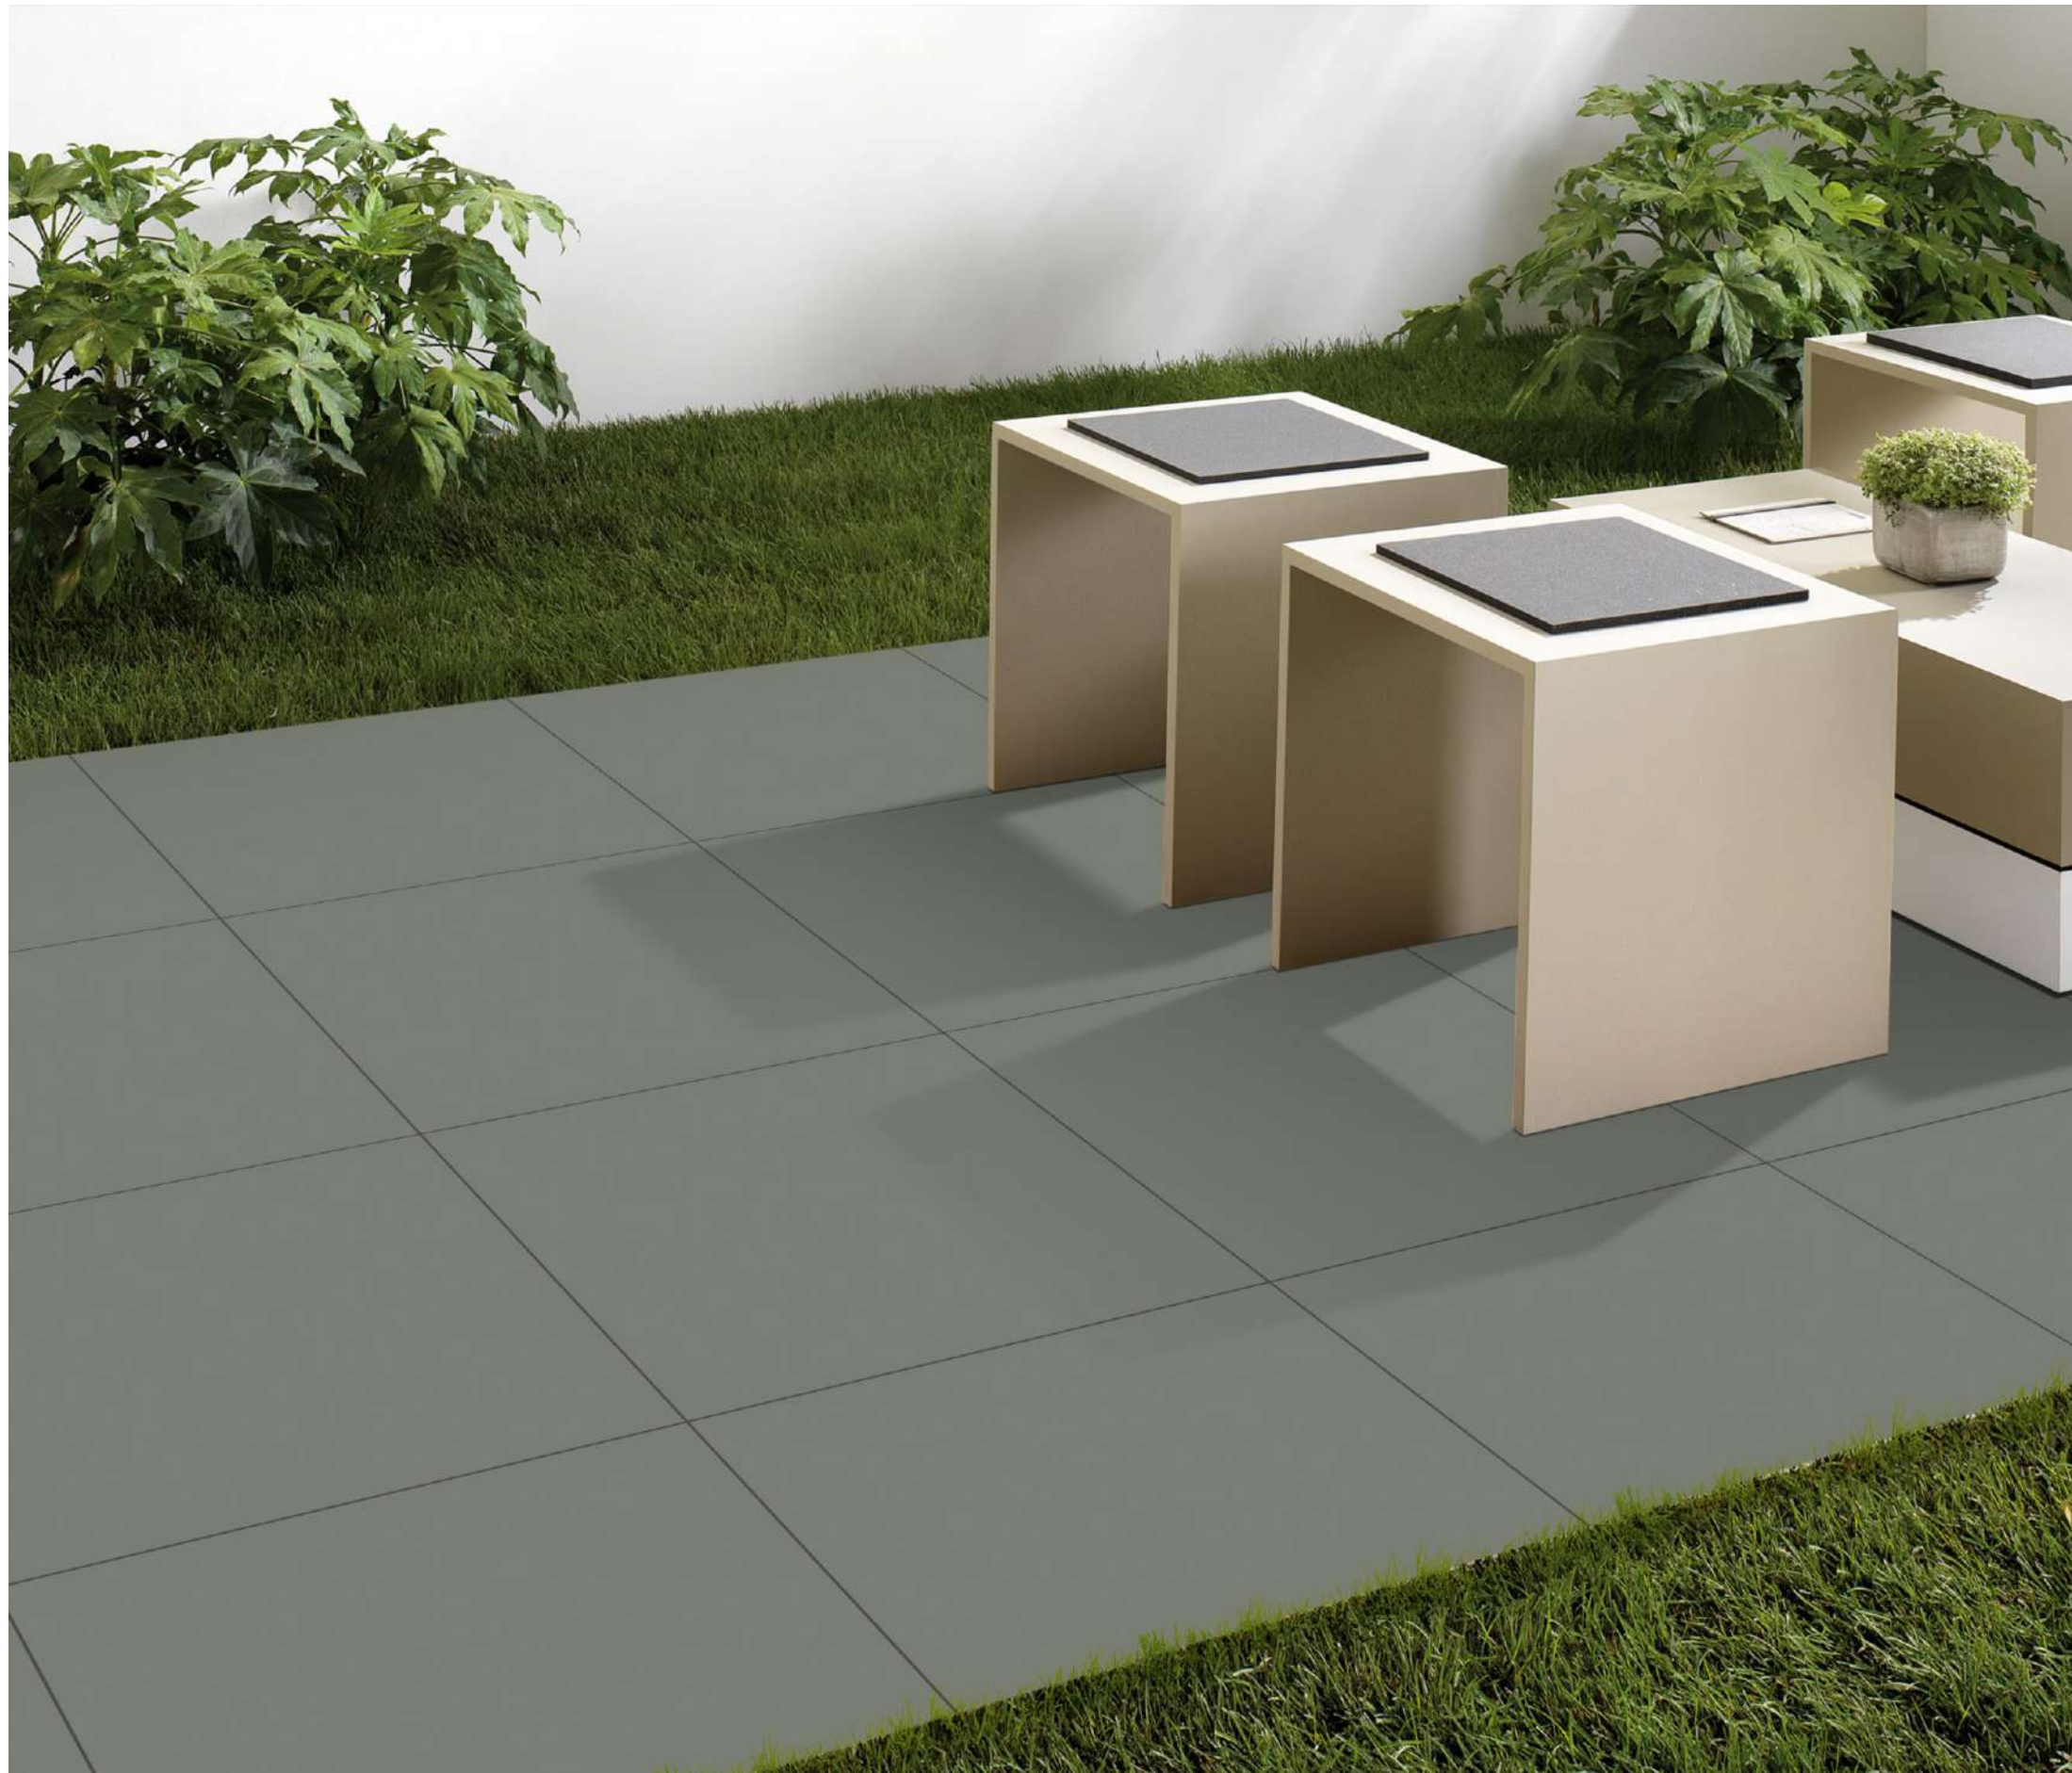

Random-1

9mm ↓
THICKNESS ↑

l'rok | 600x
600mm

BACK TO
INDEX 

italica
INNOVATING TRENDS

NEO MINT | # LAPATO (BASIC)

NEW

Random-1