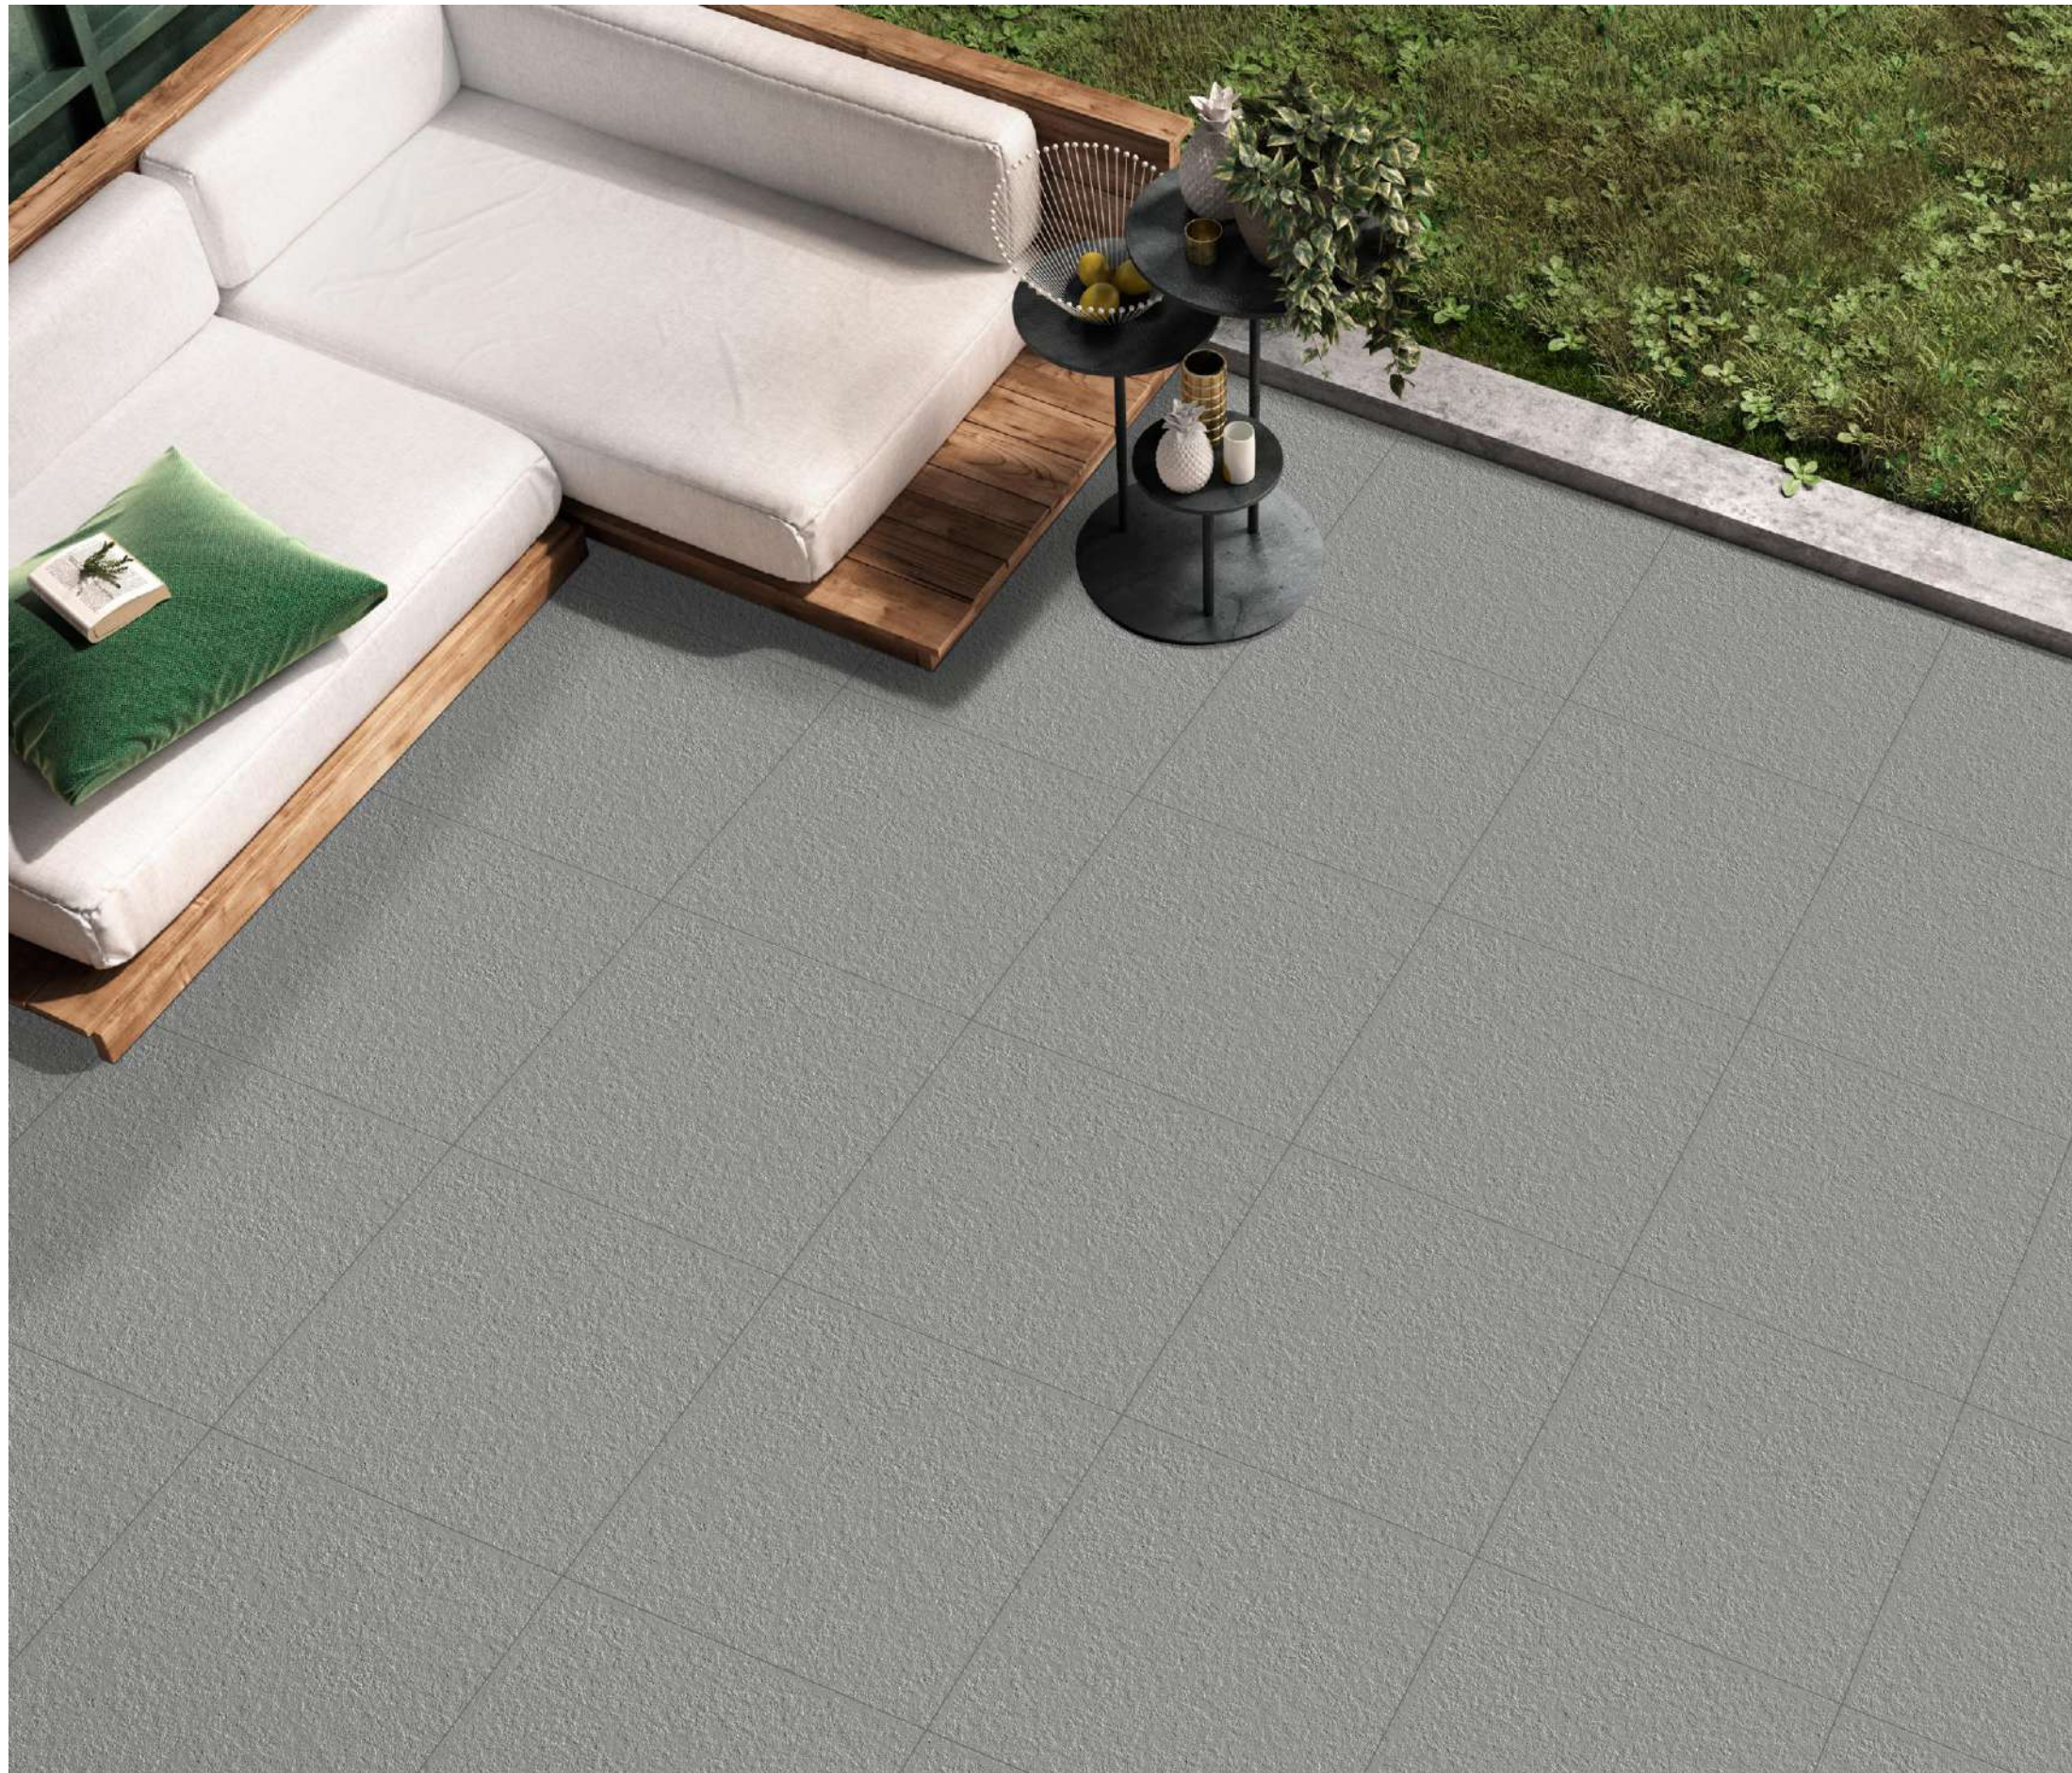

l'rok | 600x
600mm

BACK TO
INDEX

italica
INNOVATING TRENDS

NEO GREY | # STONELO (BASIC)

Random-1

9mm ↓
THICKNESS ↑