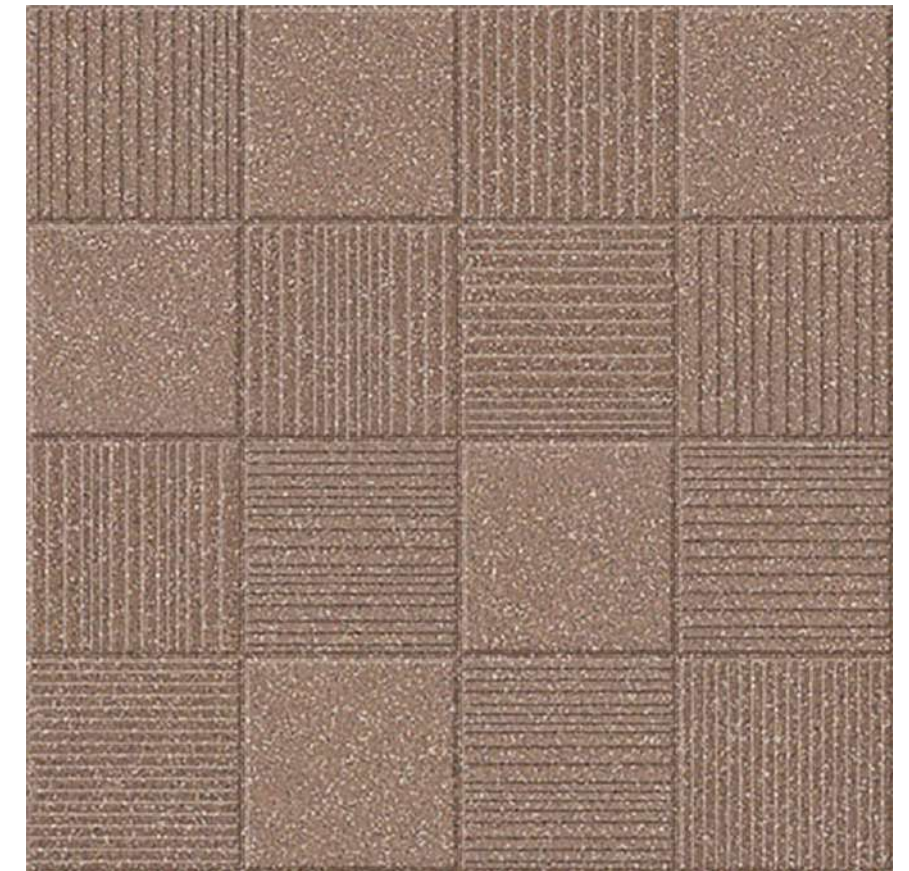

l'rok | 600x
600mm

BACK TO
INDEX

italica
INNOVATING TRENDS

SPREZ CHOCO | # STONELO (SPECIAL)

NEW

Random-1

9mm ↓
THICKNESS ↑