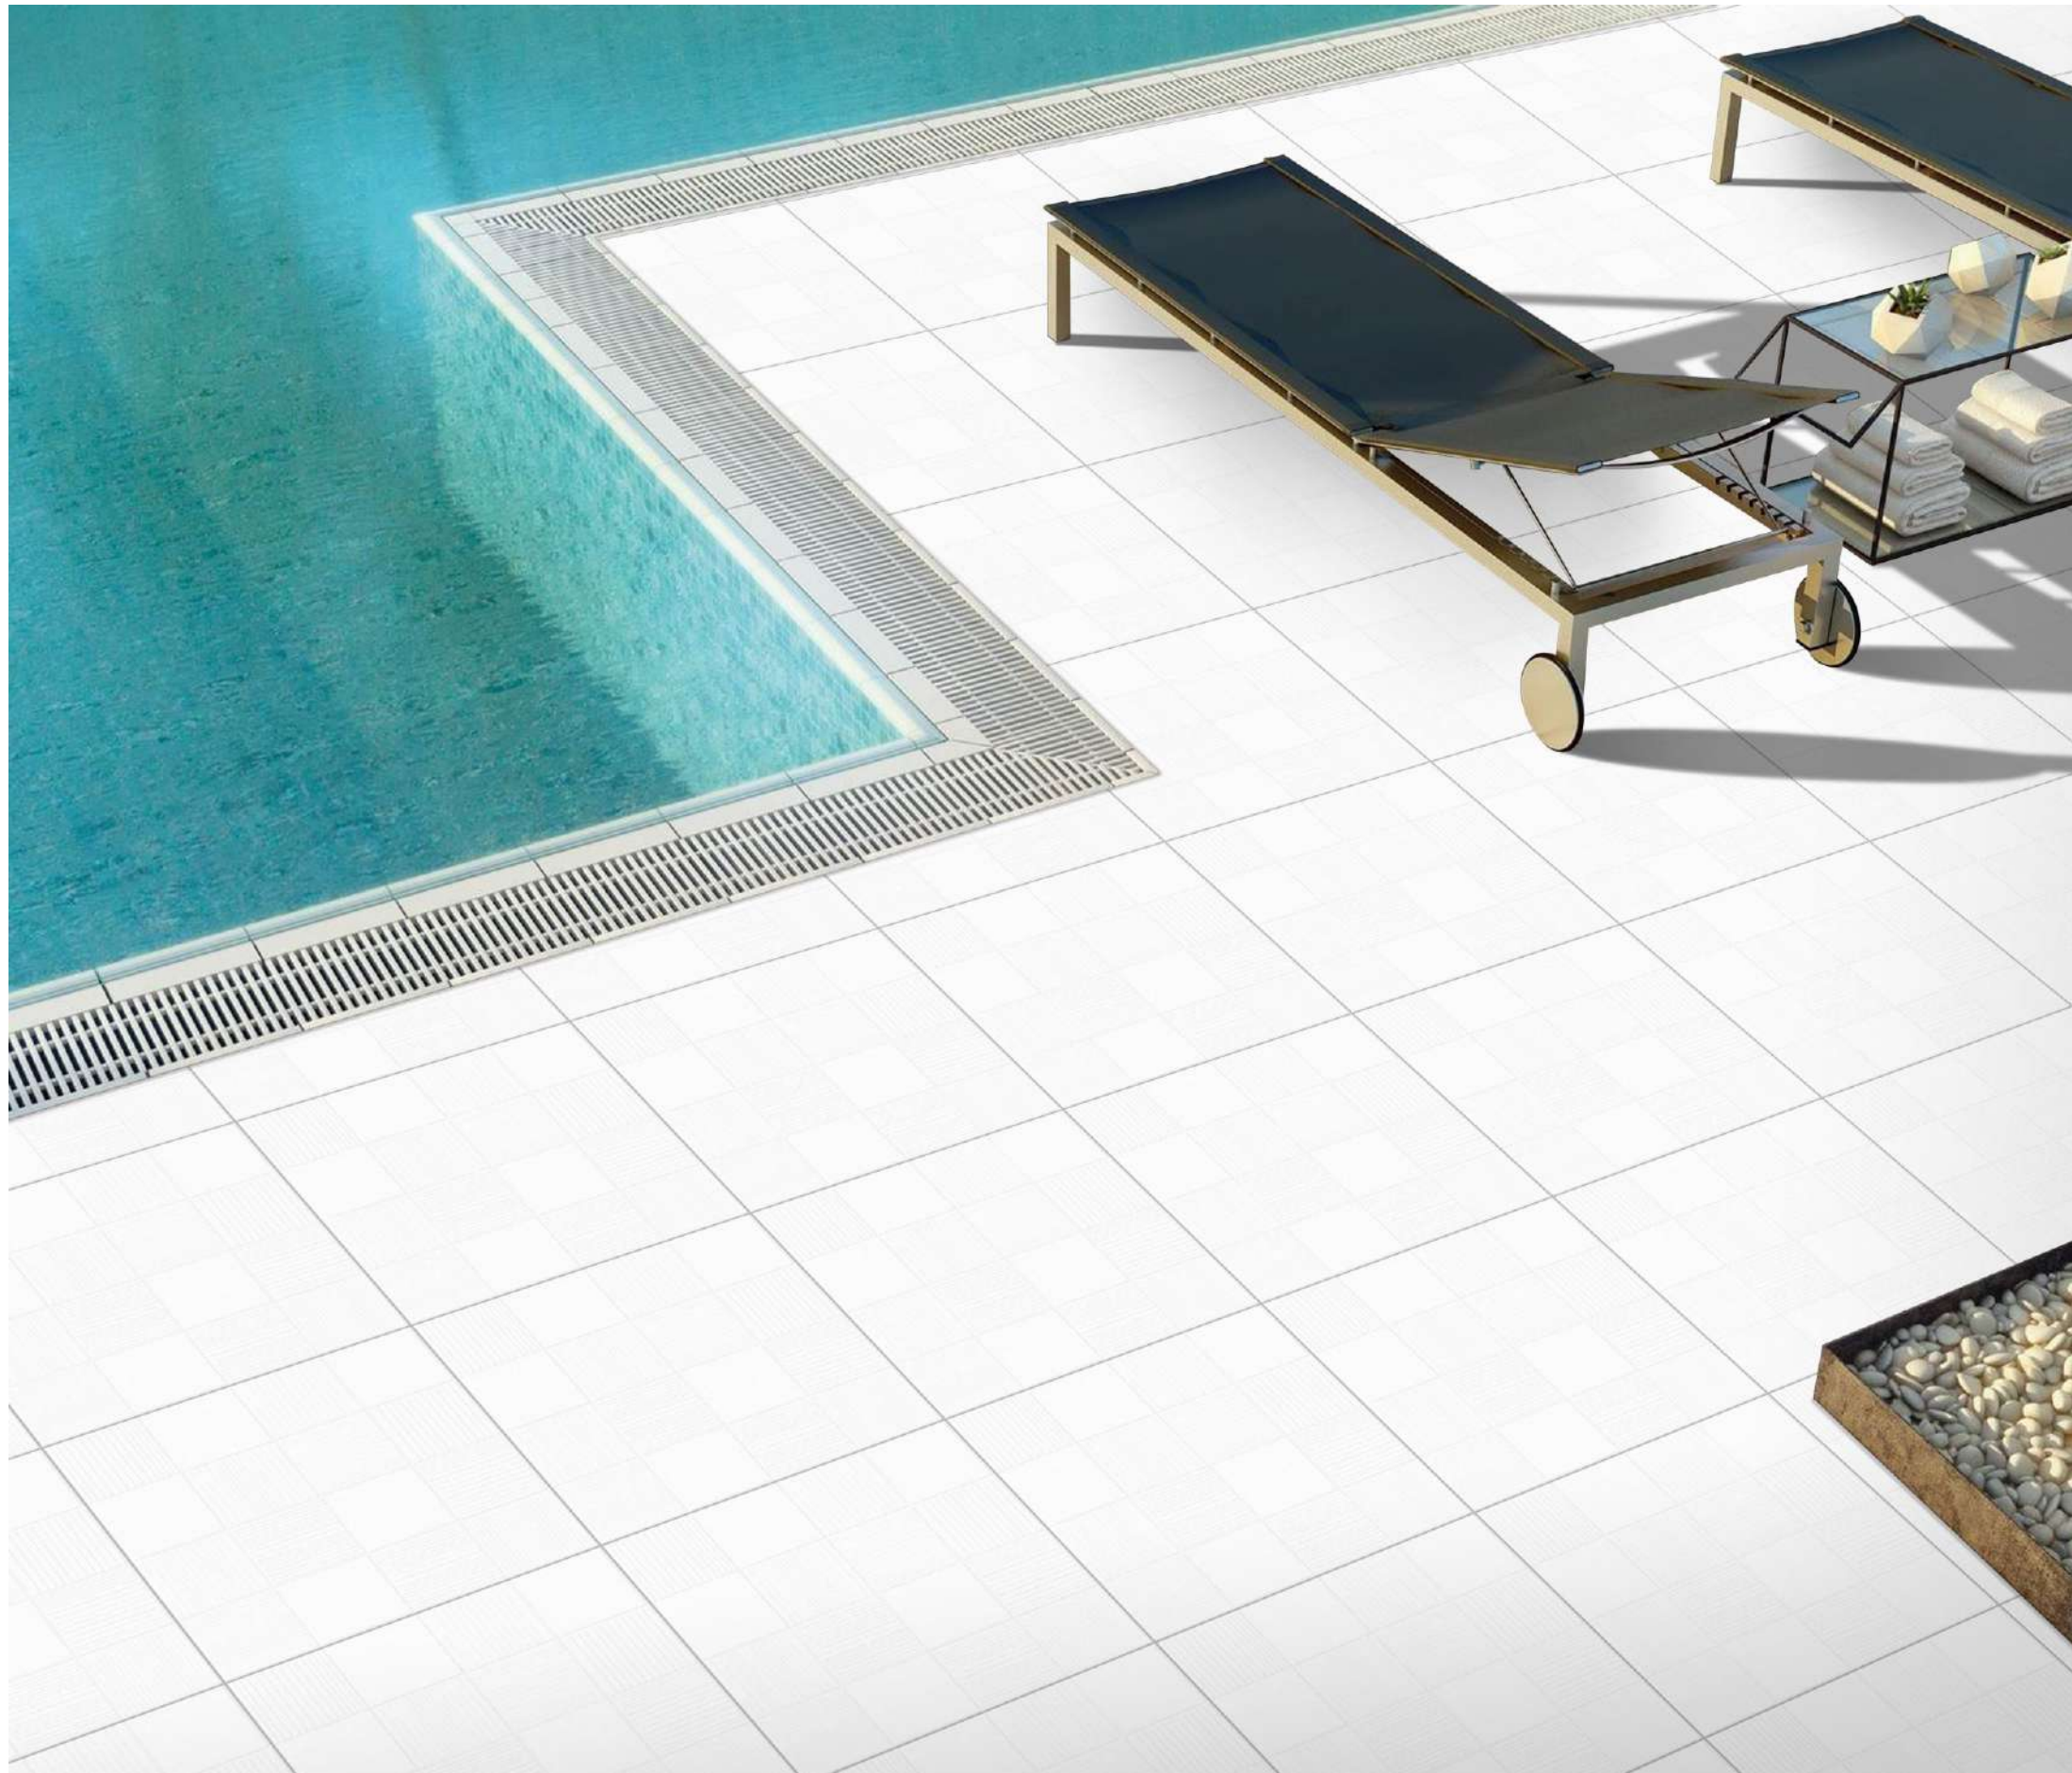

l'rok | 600x
600mm

BACK TO
INDEX

italica
INNOVATING TRENDS

SPREZ WHITE | # STONELO (SUPER SPECIAL)

NEW

Random-1

9mm ↓
THICKNESS ↑