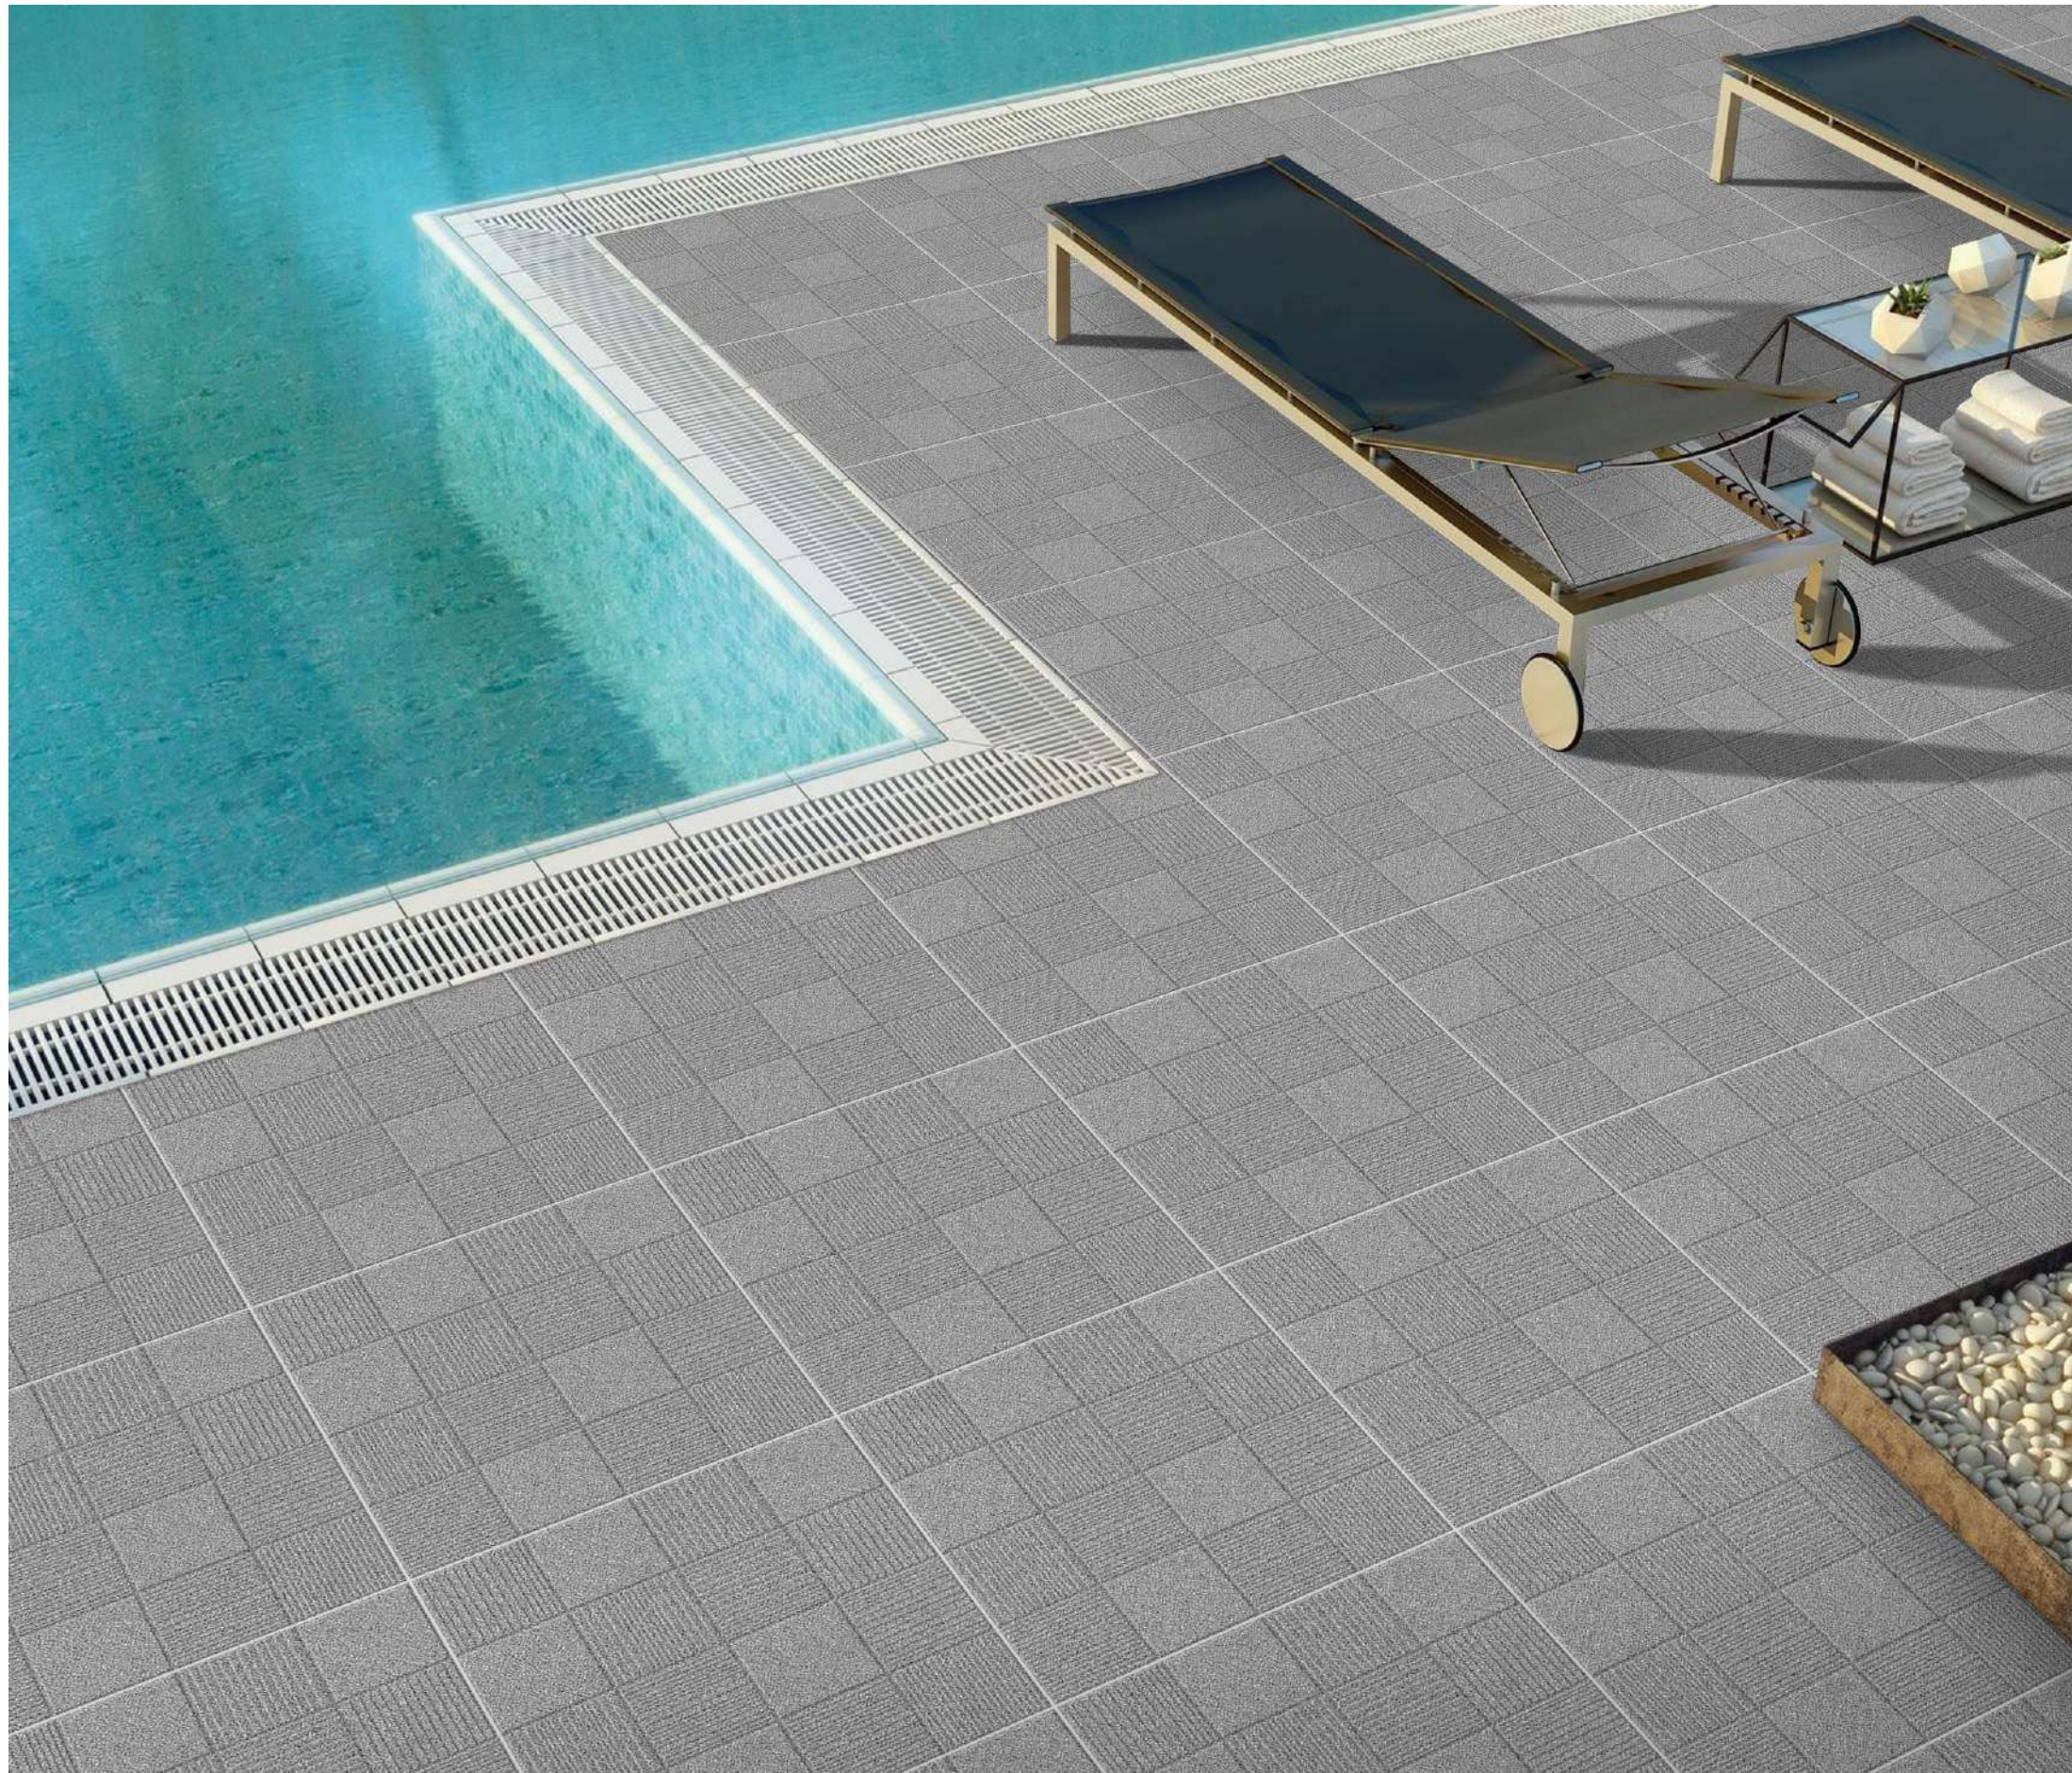

l'rok | 600x
600mm

BACK TO
INDEX

italica
INNOVATING TRENDS

SPREZ GREY | # STONELO (BASIC)

NEW

Random-1

9mm ↓
THICKNESS ↑