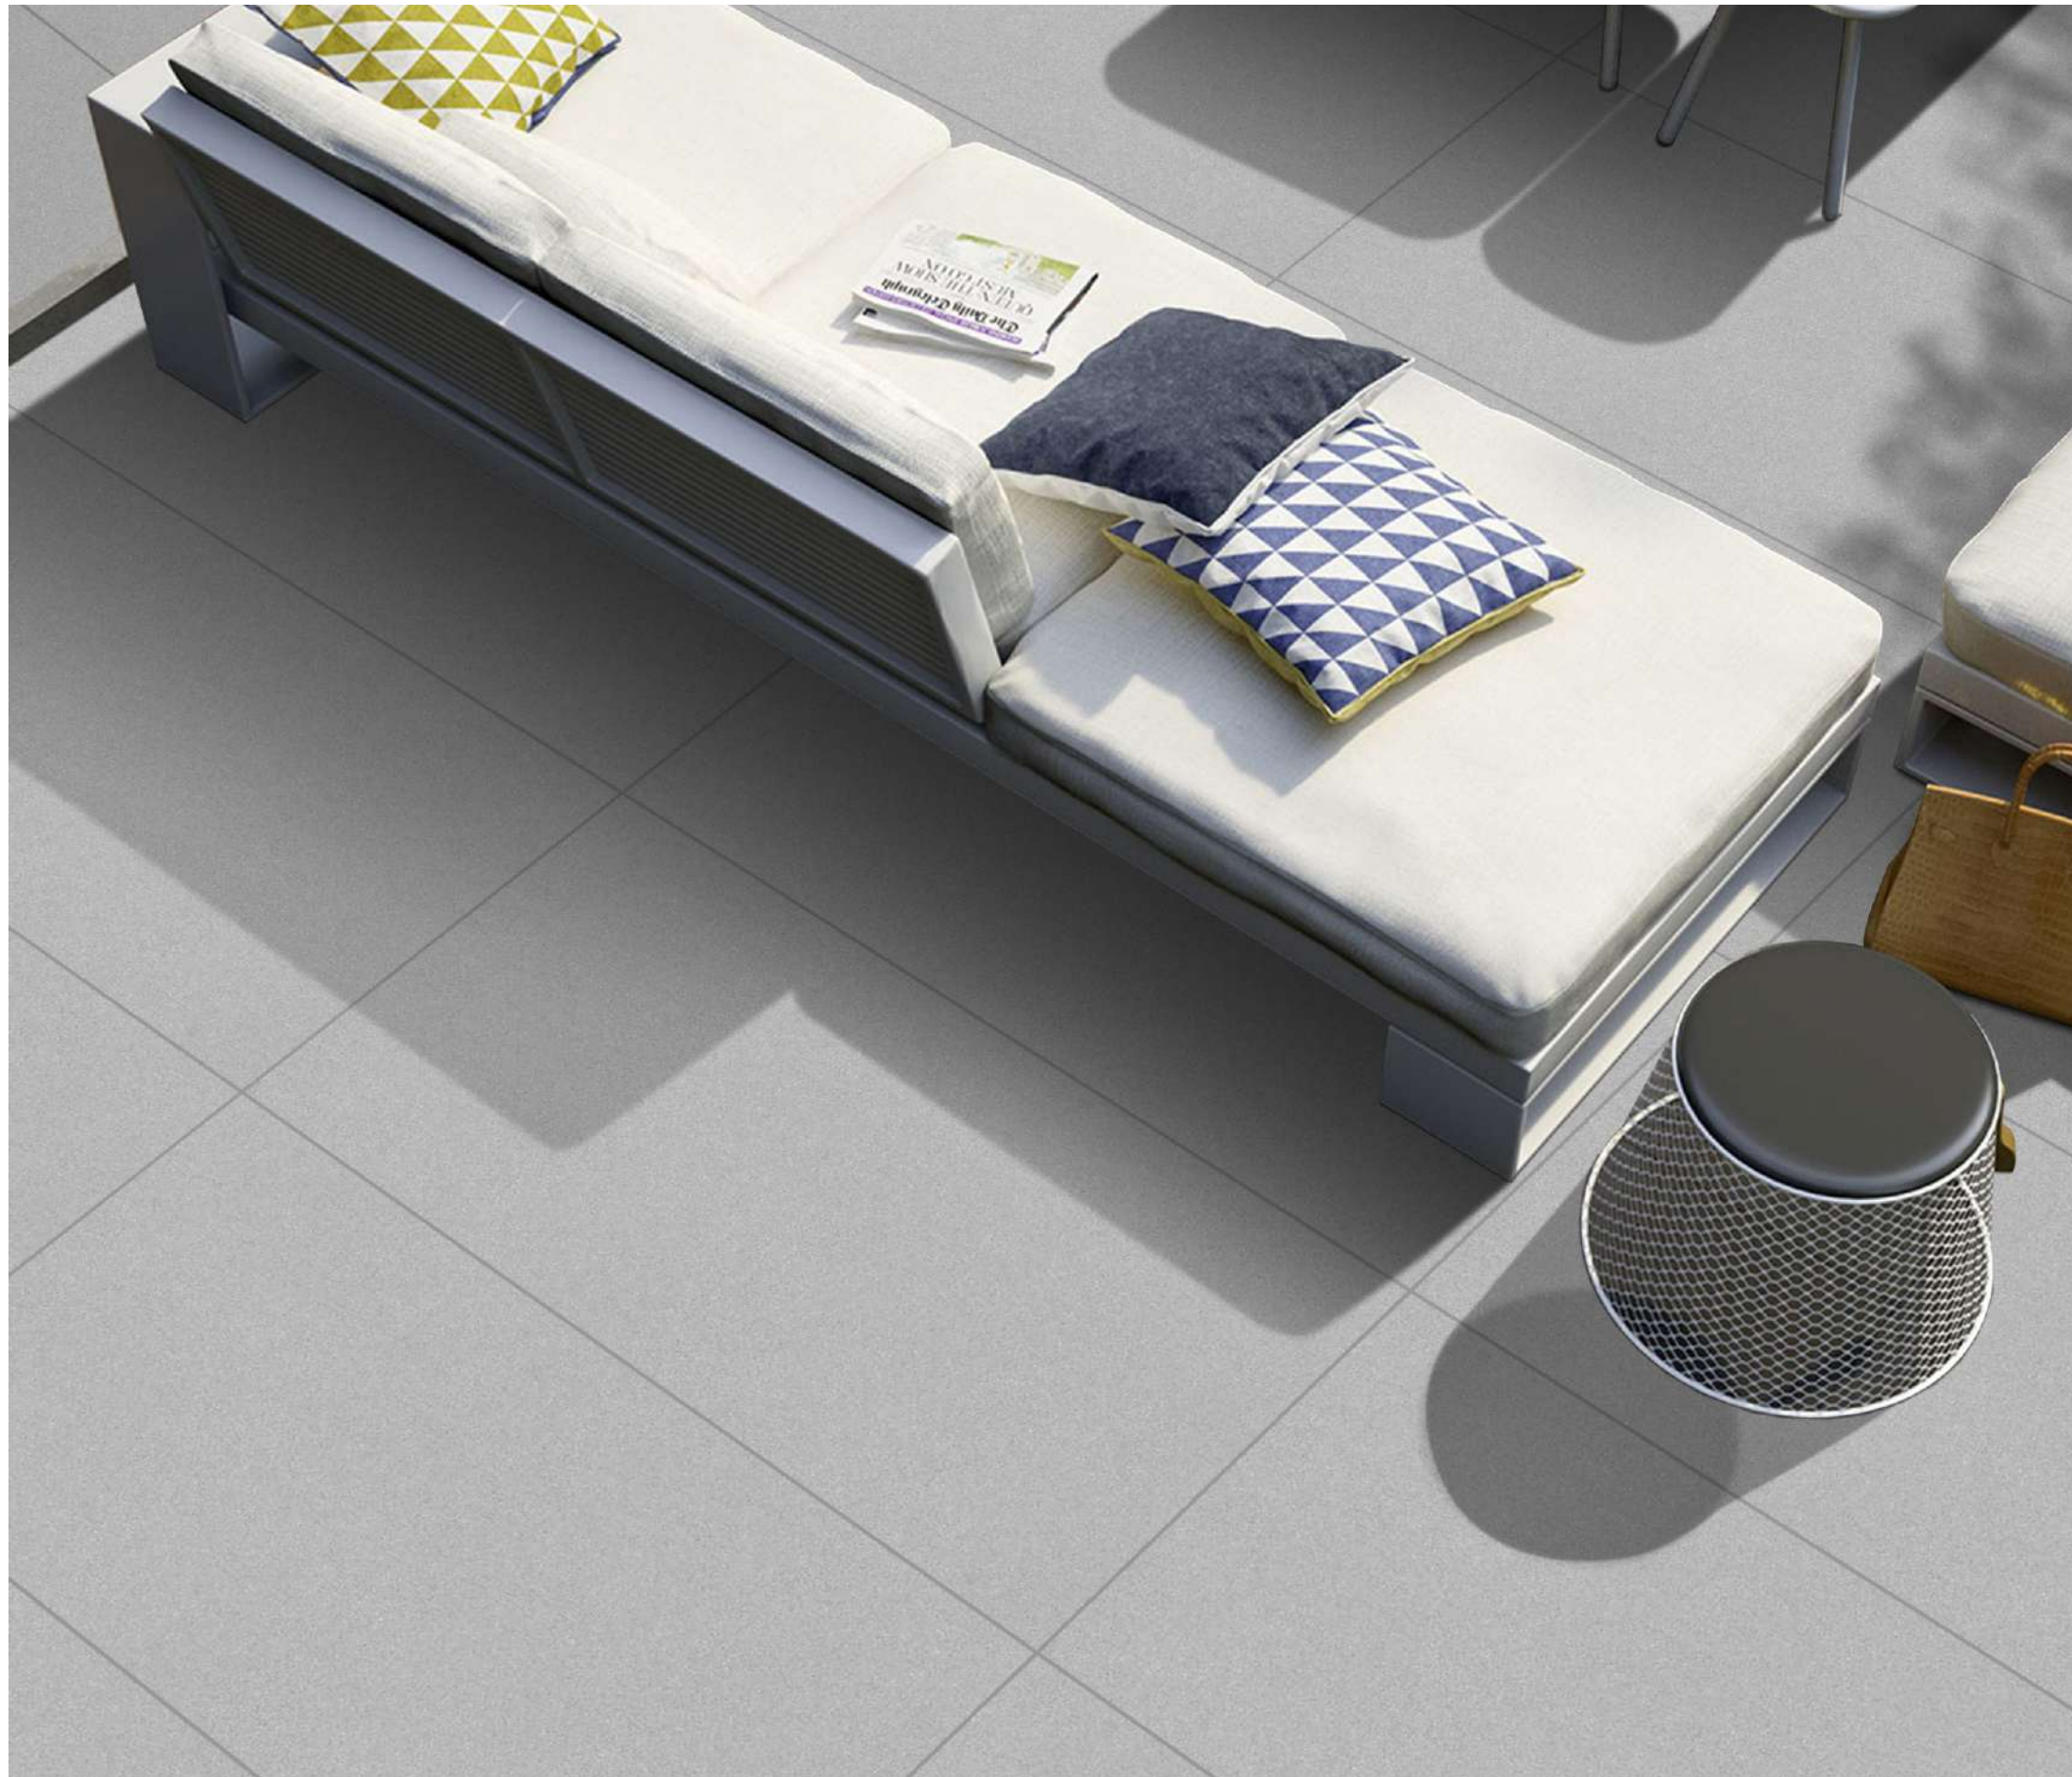

l'rok | 600x
1200mm

BACK TO
INDEX

italica
INNOVATING TRENDS

NEO SMOKE | # MATT (BASIC)

Random-1

9mm ↓
THICKNESS ↑