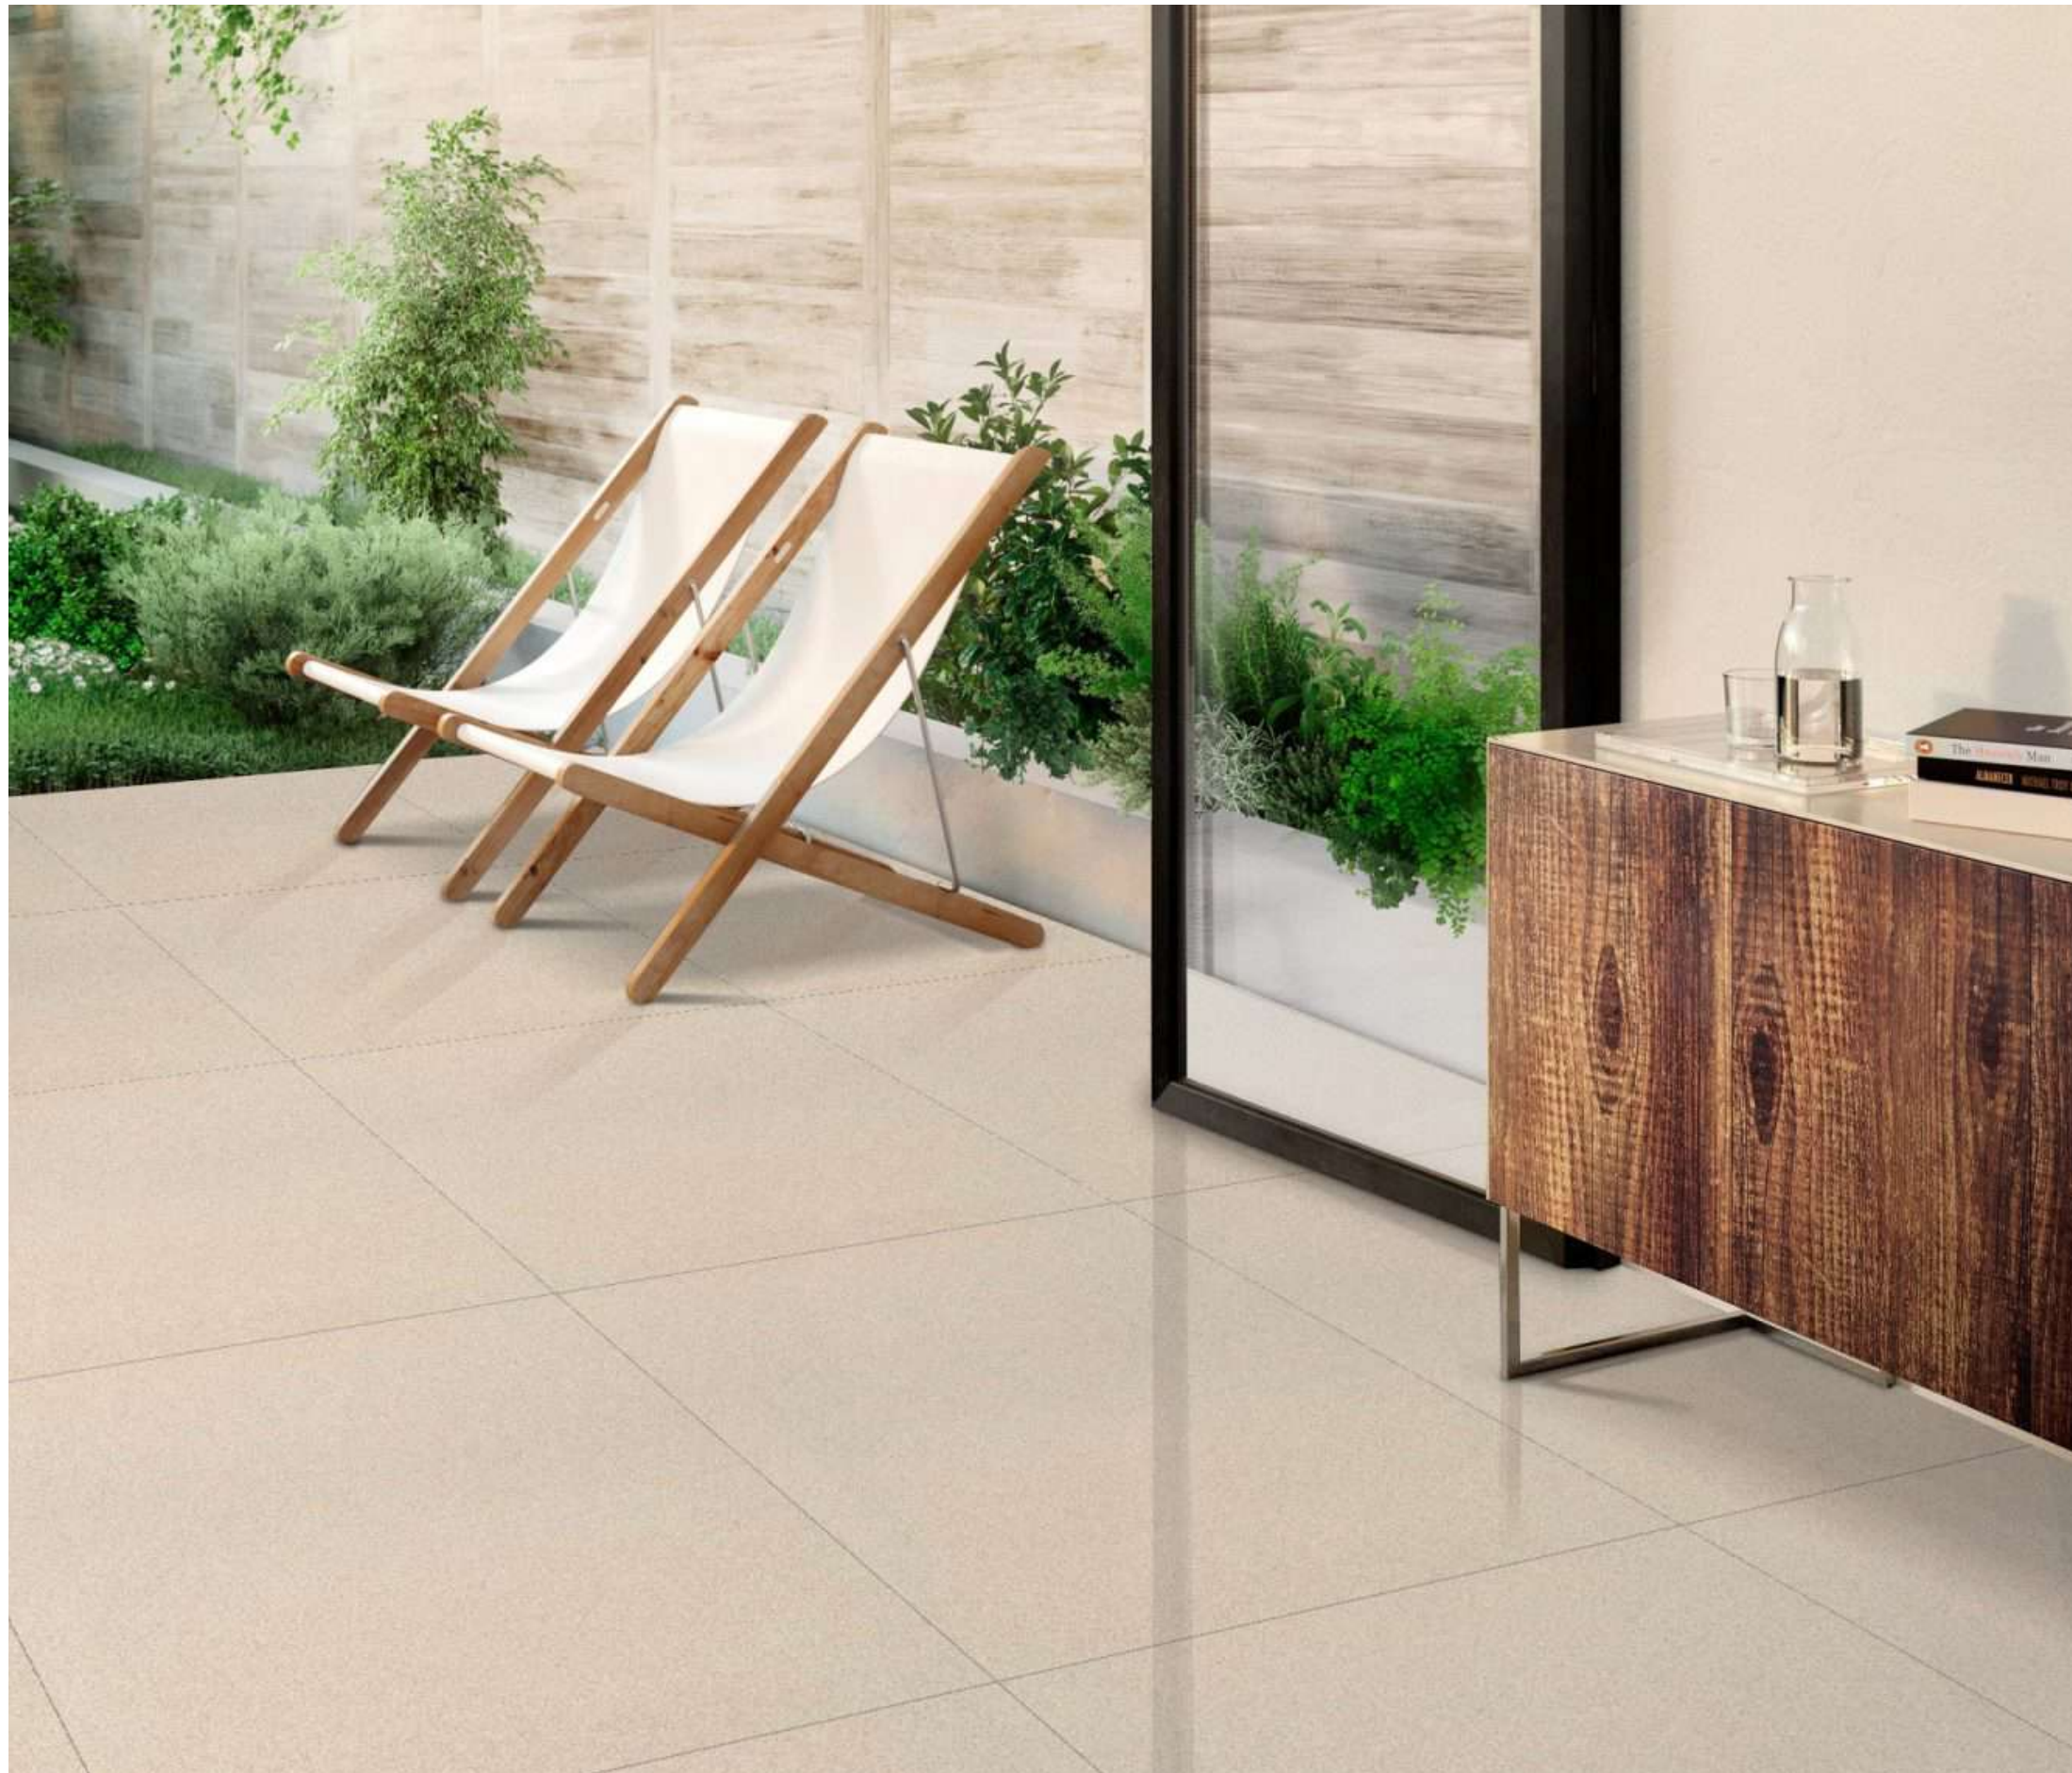

l'rok | 600x
600mm

BACK TO
INDEX

italica
INNOVATING TRENDS

NEO CREMA | # POLISHED (BASIC)

Random-1

9mm ↓
THICKNESS ↑