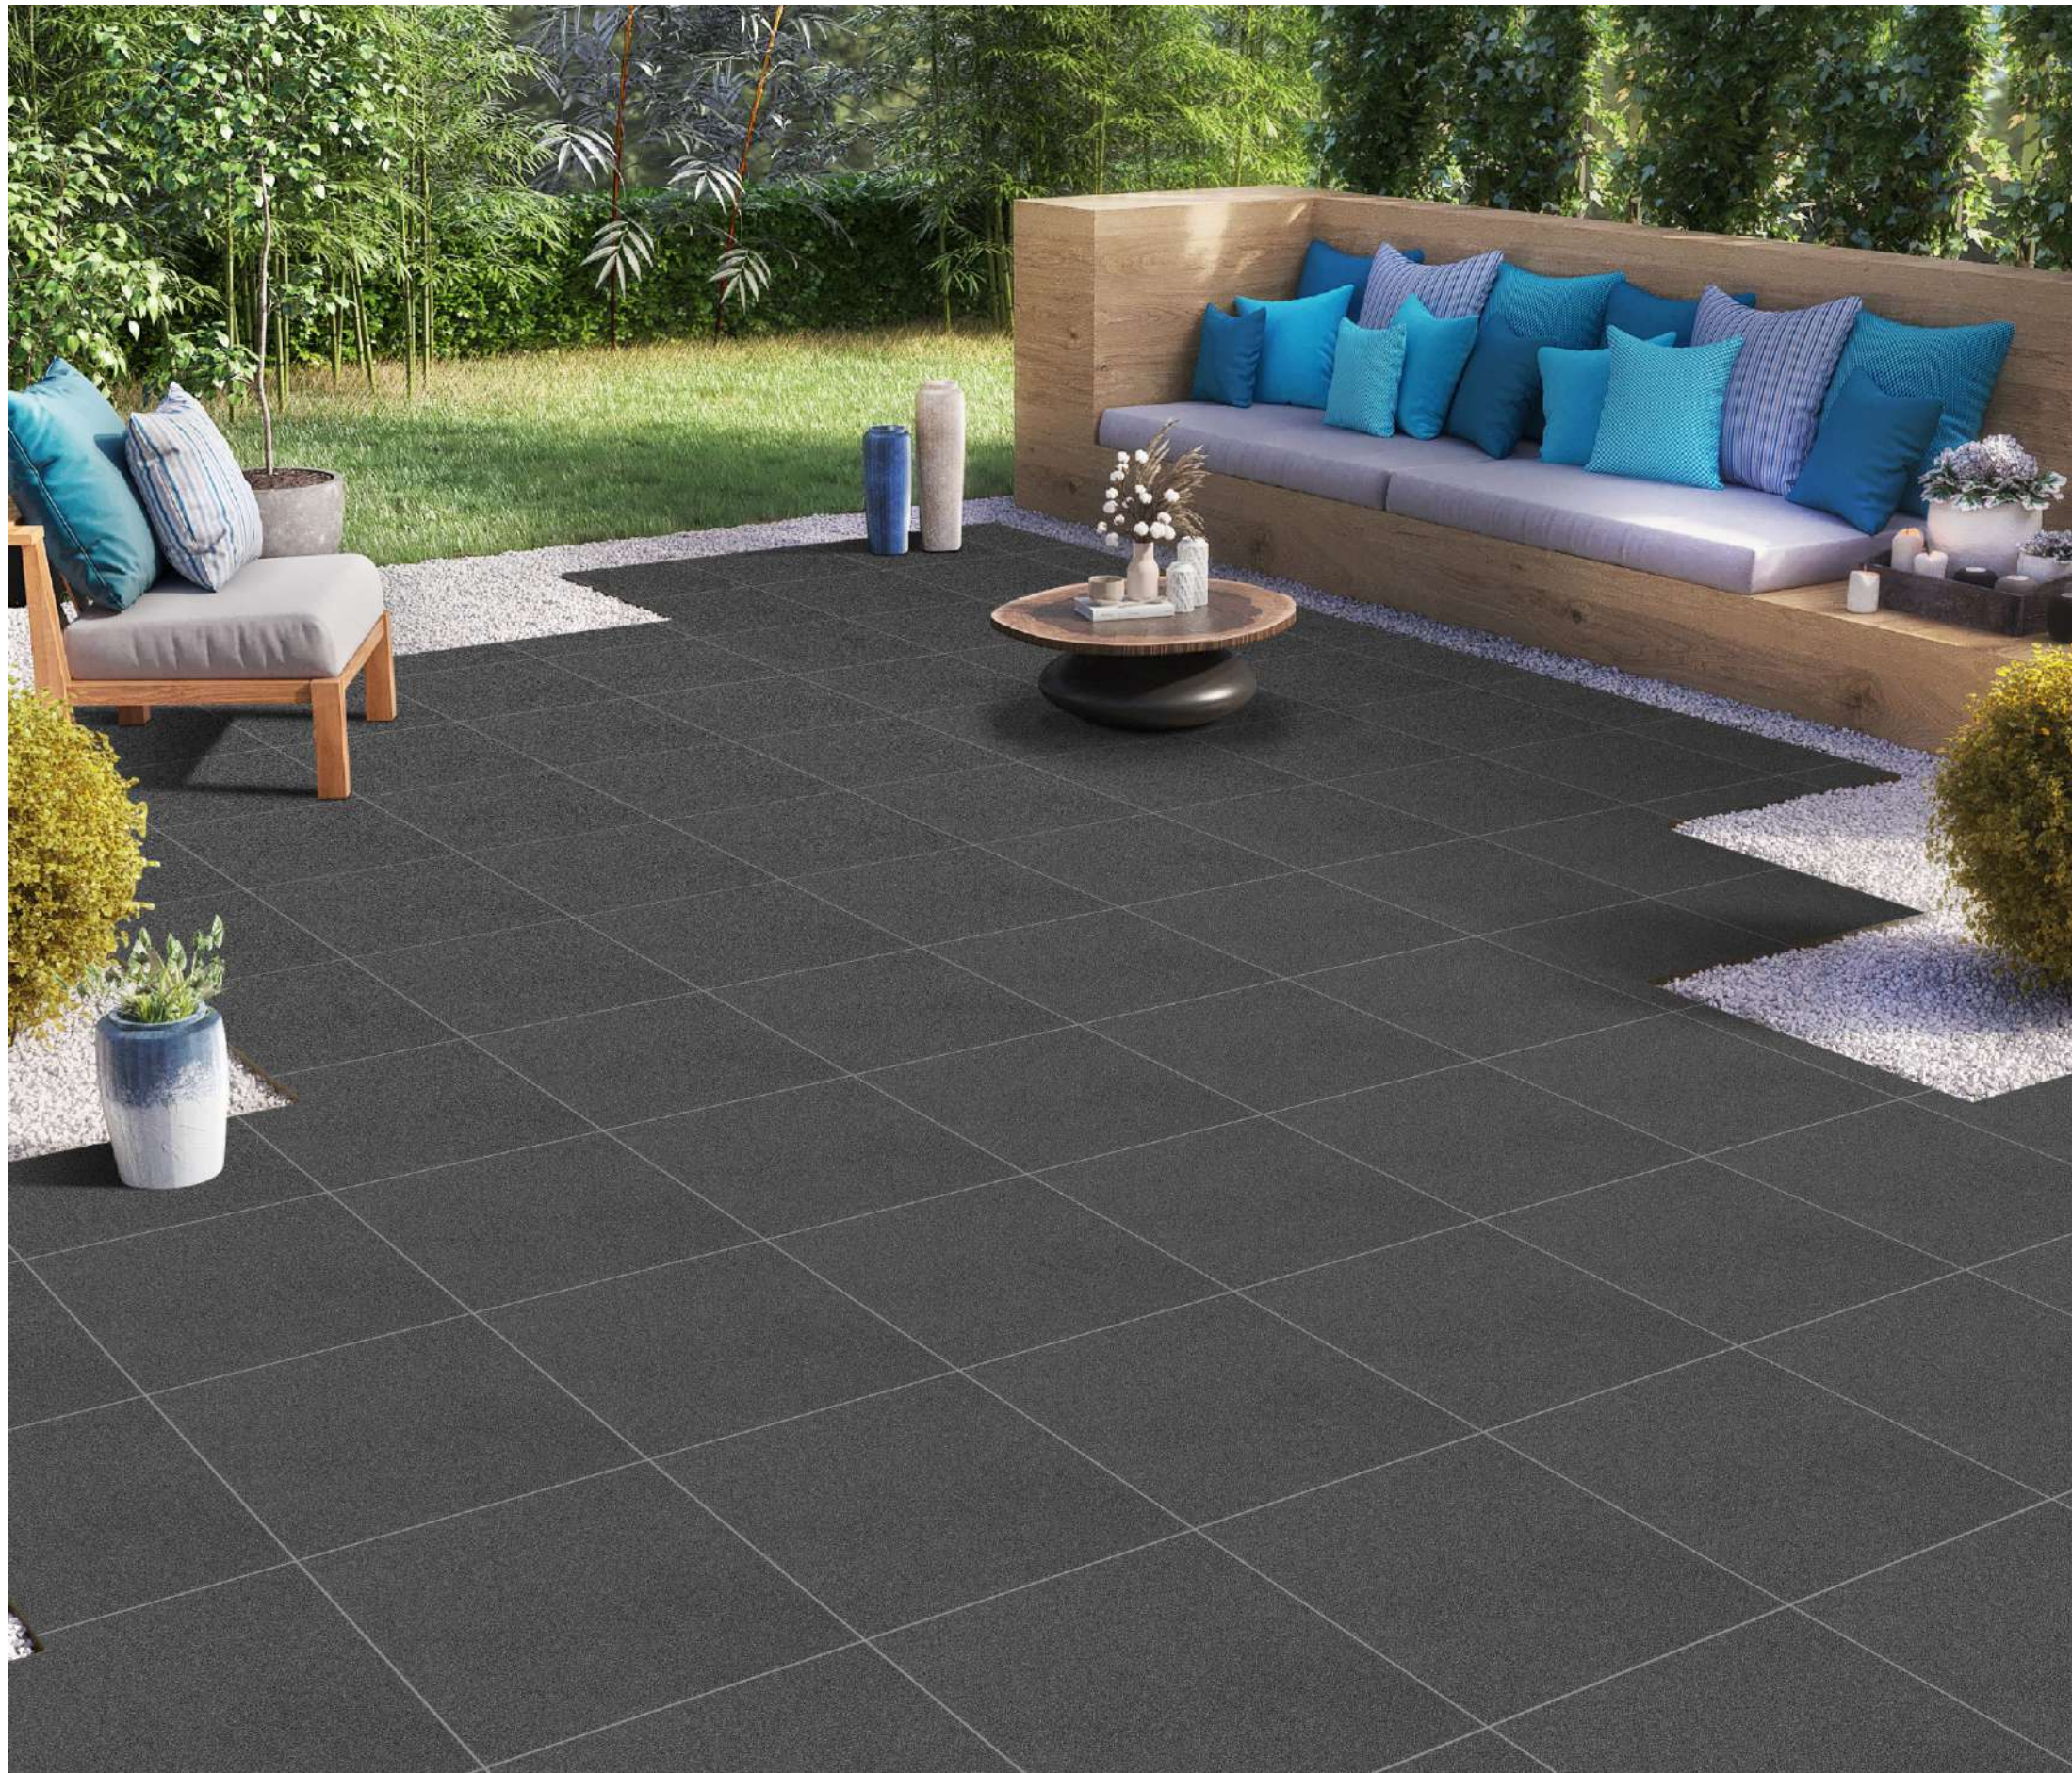

l'rok | 600x
600mm

BACK TO
INDEX

italica
INNOVATING TRENDS

SPLATE NERO | # MATT (SPECIAL)

NEW

Random-1

15mm ↓
THICKNESS ↑