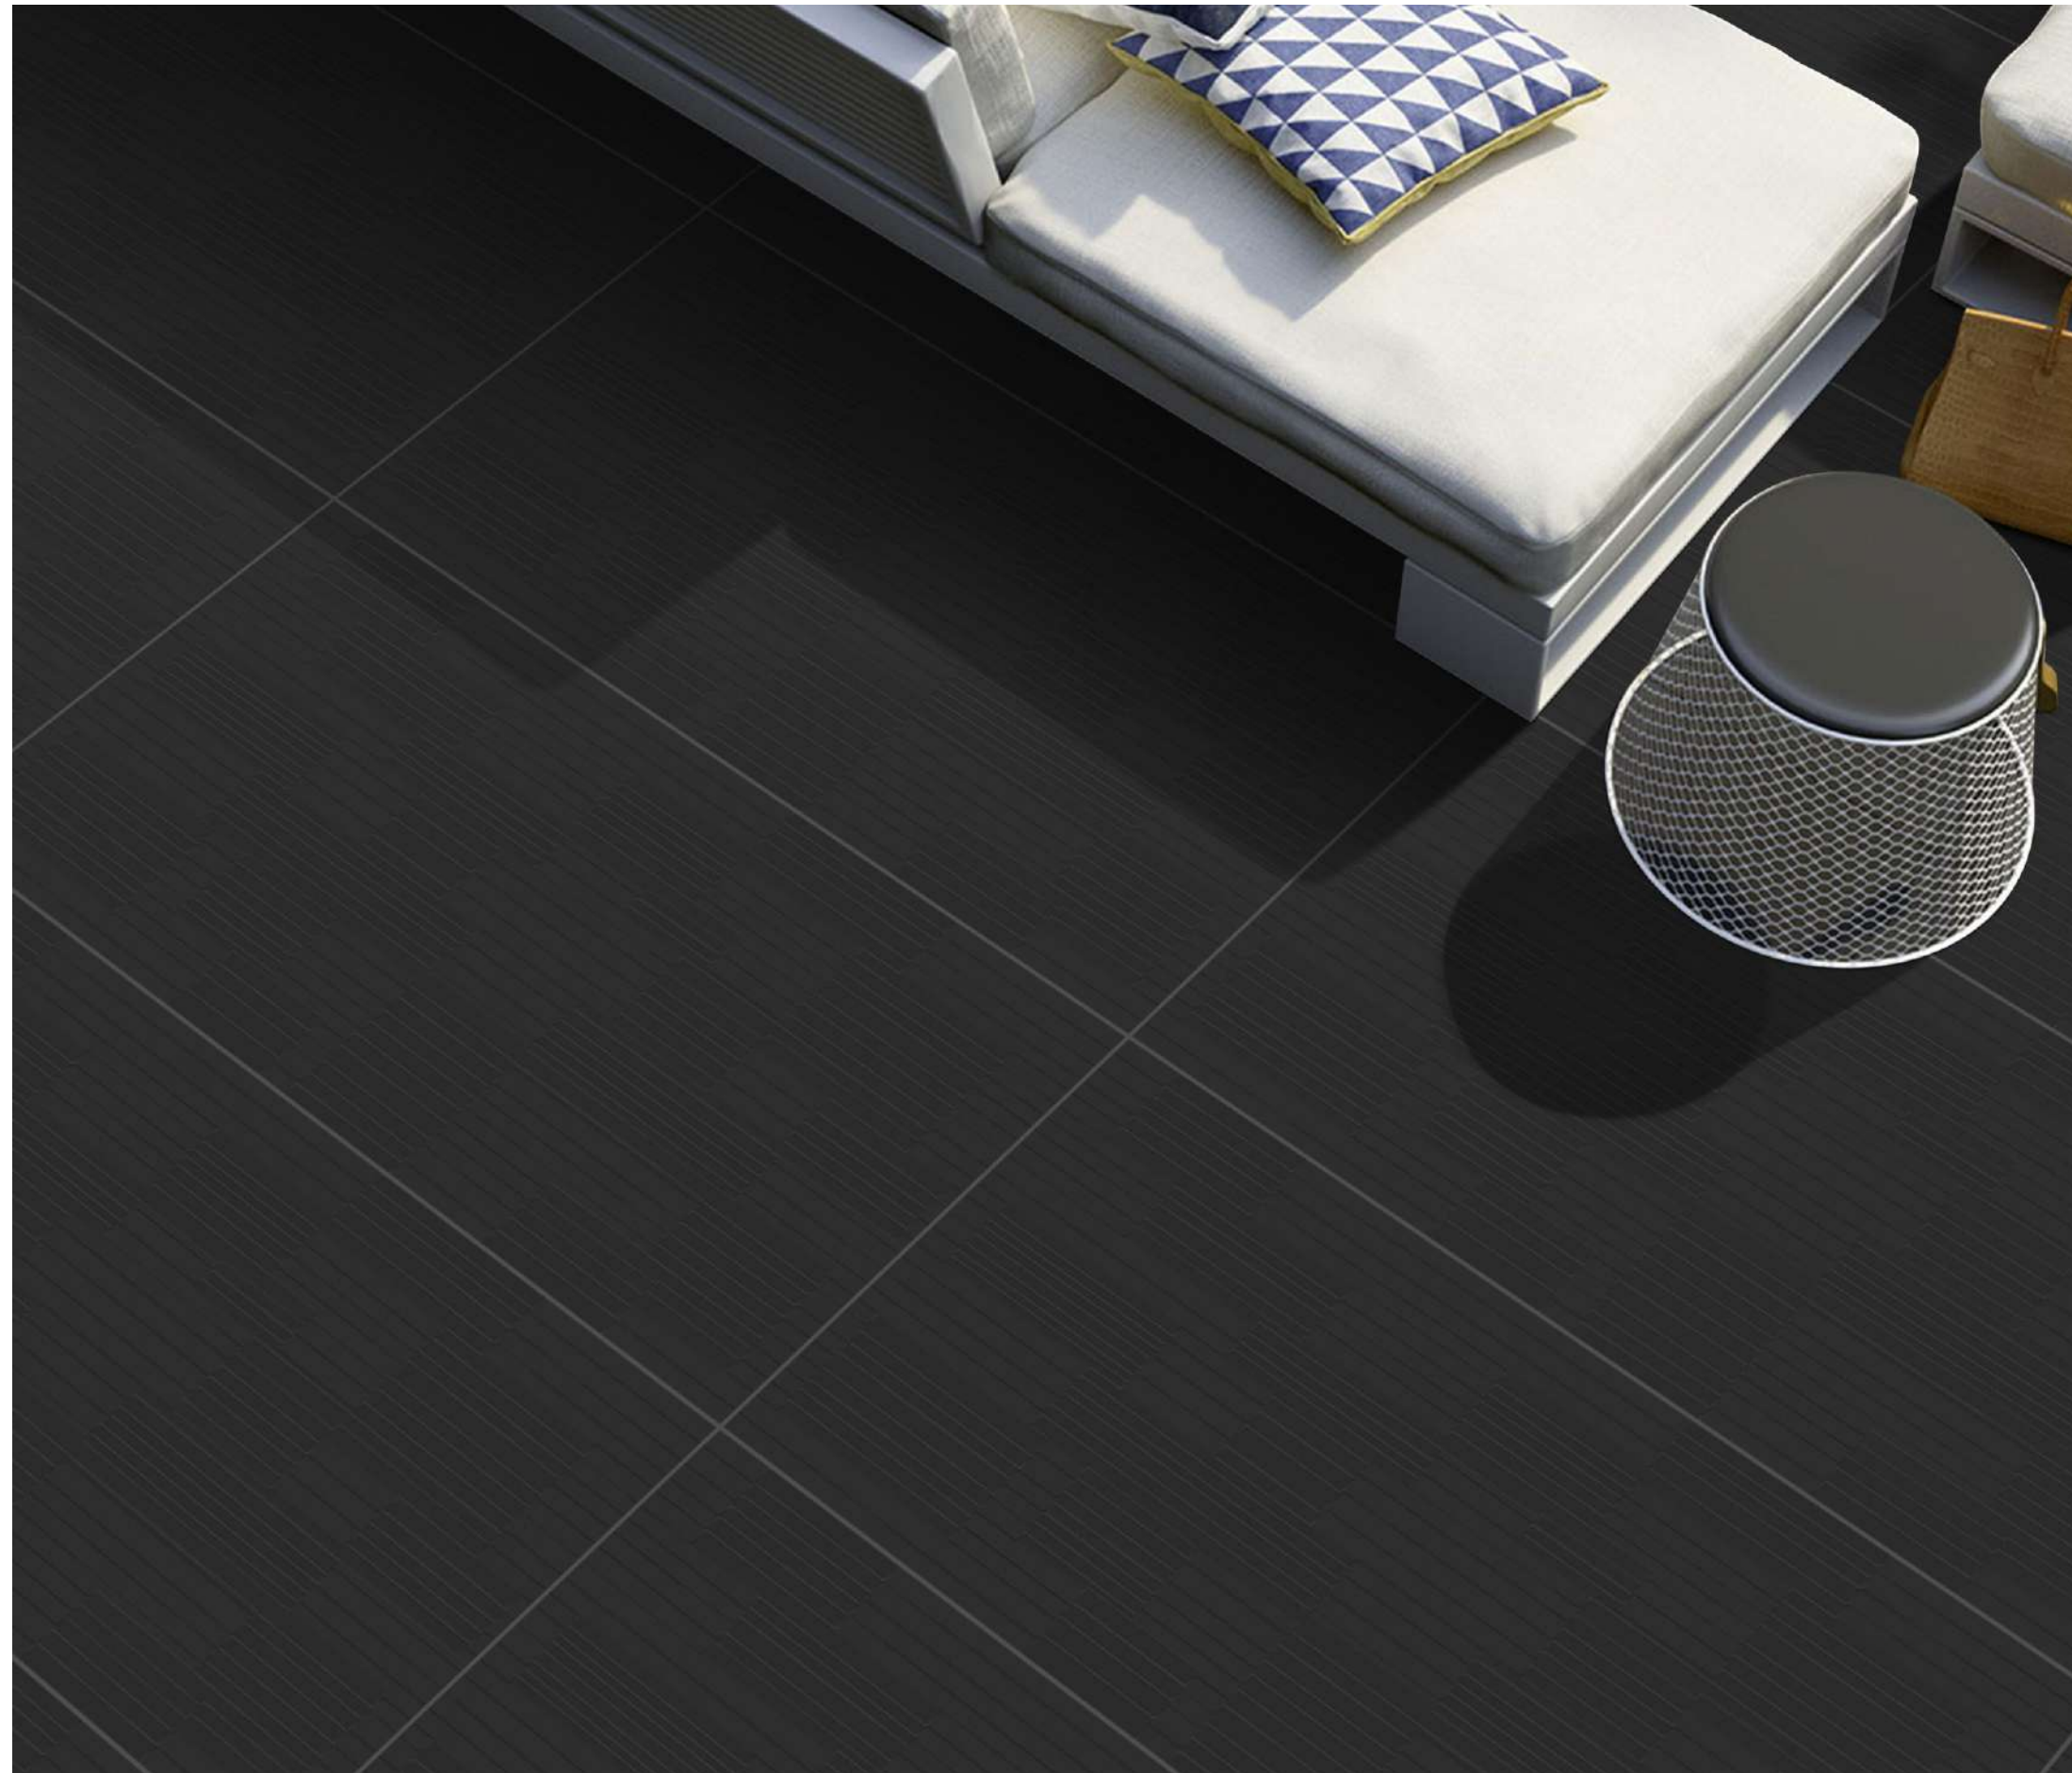

Random-1

9mm ↓
THICKNESS ↑

l'rok | 600x
1200mm

BACK TO
INDEX | 

italica
INNOVATING TRENDS

GAZA BLACK | # STONELO (SUPER SPECIAL)

NEW

Random-1