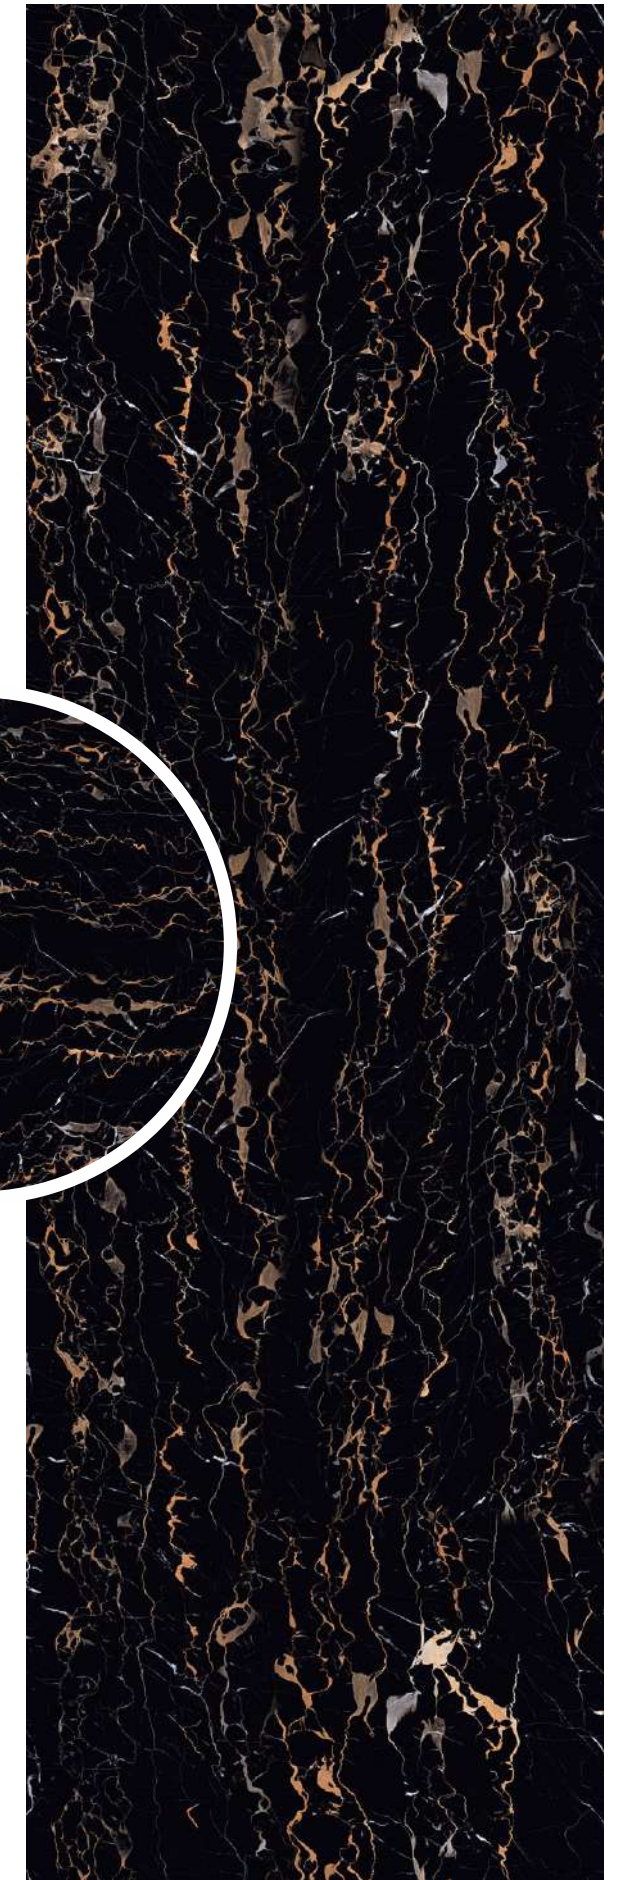

Polished (Special) | 800x
2400mm

italica
INNOVATING TRENDS

PORTORO GOLD

COLORBODY

www.italicatiles.com

Click here for 360 View

15mm ↓
THICKNESS ↑