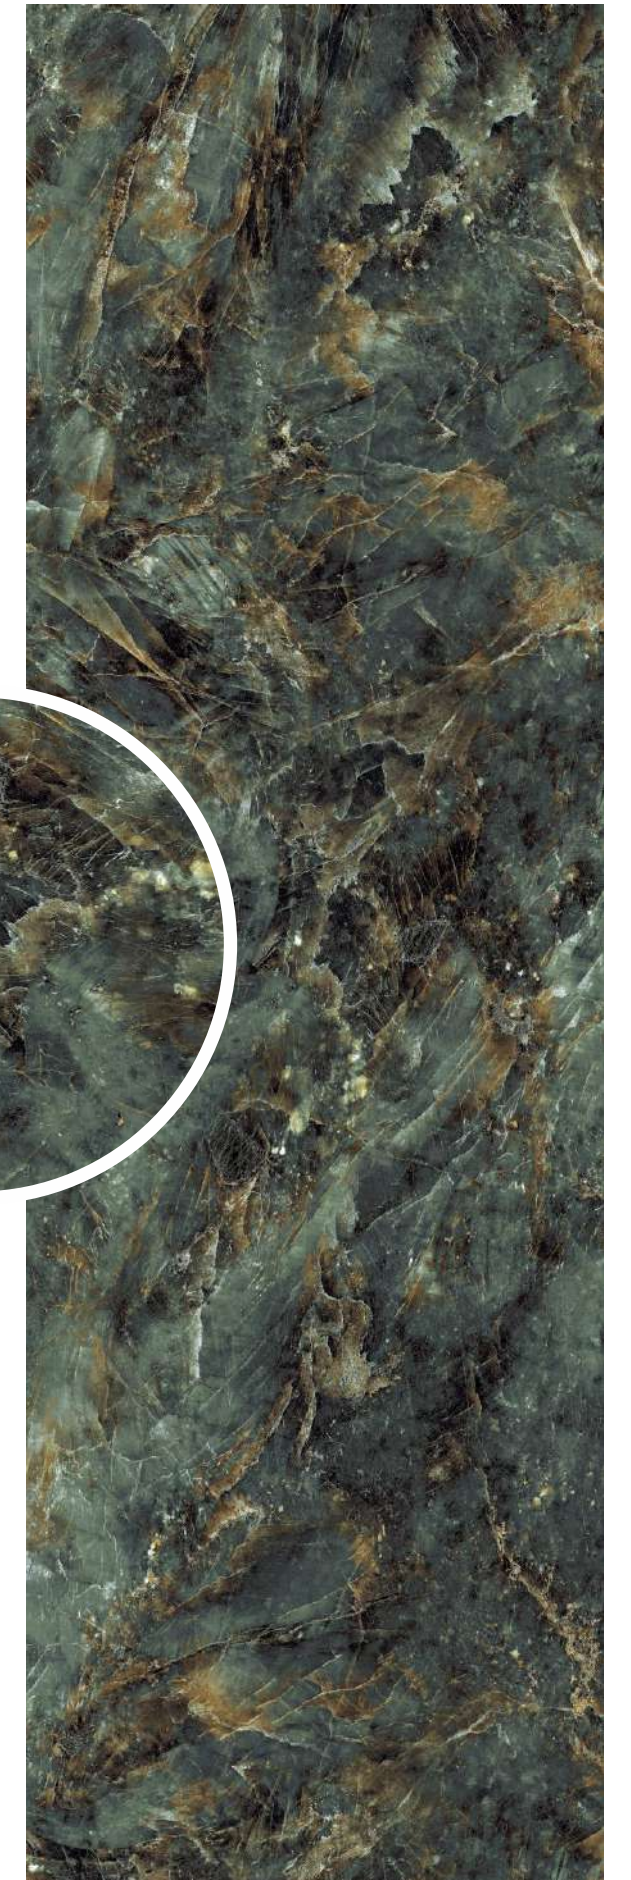

Polished (Special) | 800x
2400mm

italica
INNOVATING TRENDS

LABRADORITE HUGE

COLORBODY

www.italicatiles.com

Click here for 360 View

15mm
THICKNESS