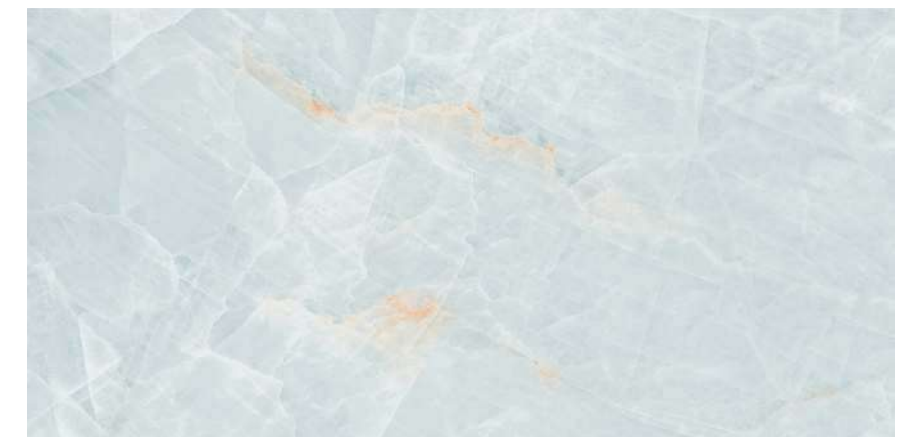

Polished | 600x
1200mm

italica
INNOVATING TRENDS

MOORISH TEAL

Random-3