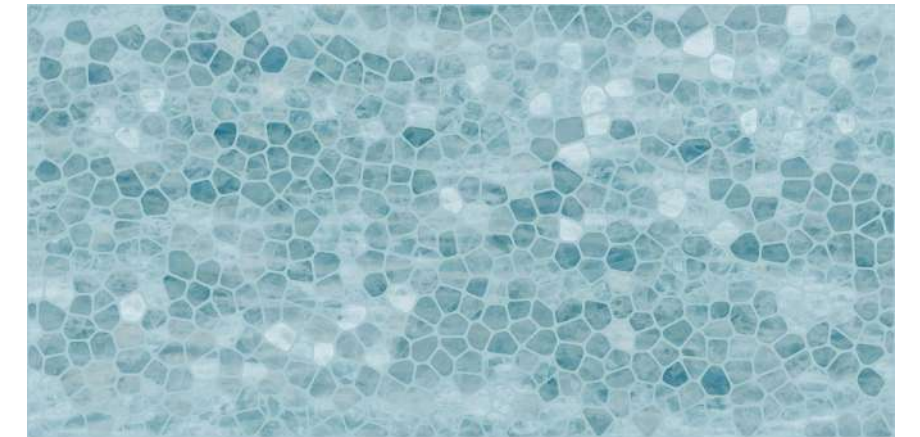

CRYSTALLINE JADE

Random-6

Polished | 600x
1200mm

italica
INNOVATING TRENDS

CRYSTALLINE JADE DECORE

Random-1

Polished | 600x
1200mm

italica
INNOVATING TRENDS