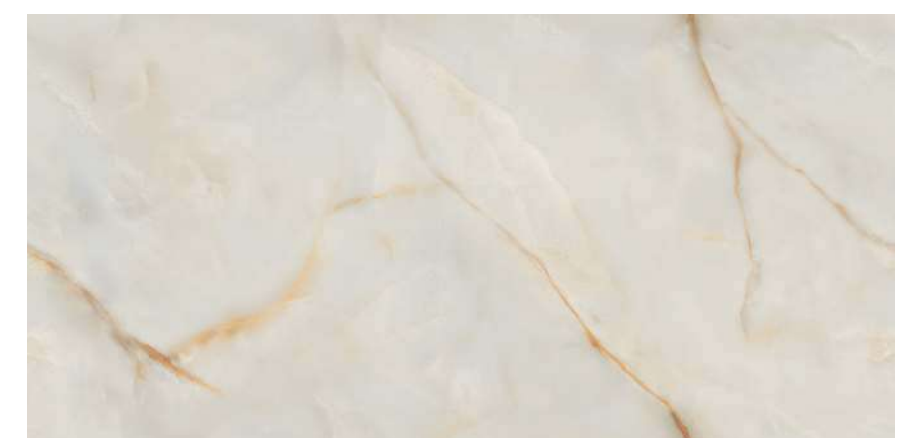

Infinia | 600x
1200mm

italica
INNOVATING TRENDS

ETERNITY BEIGE

NEW

Random-5

www.italicatiles.com

Click here for 360 View