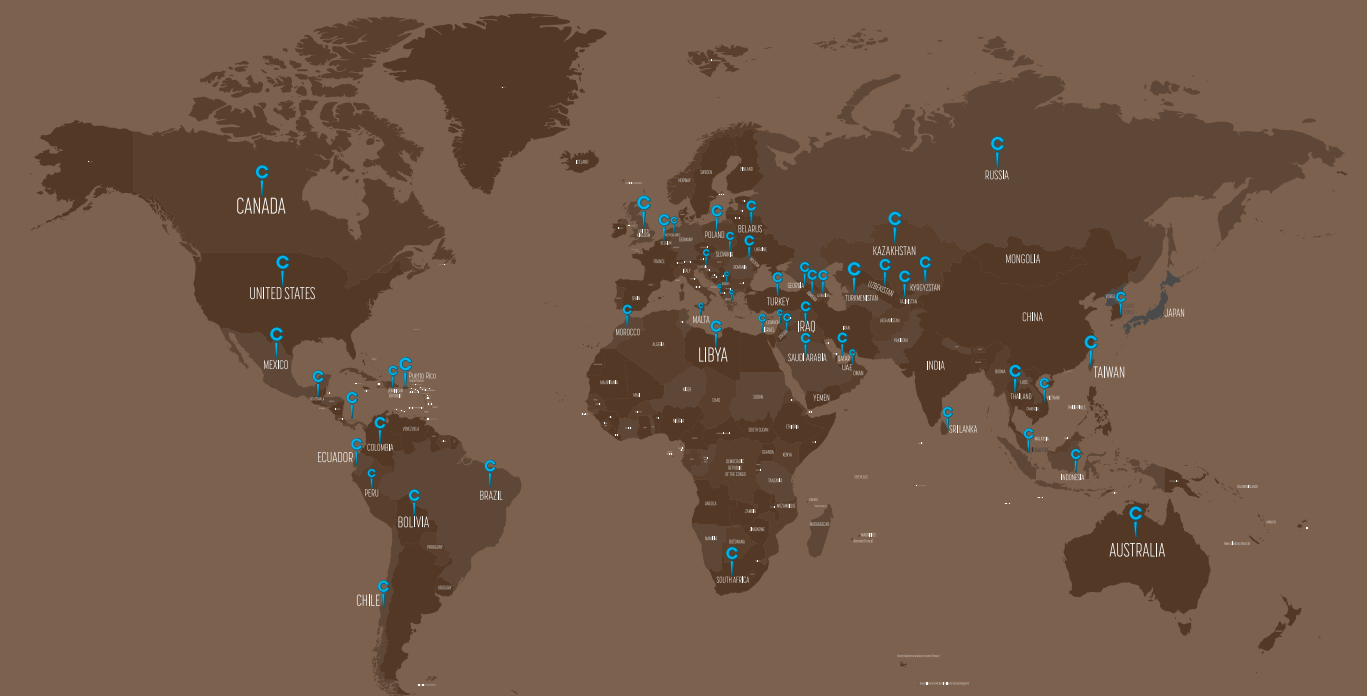

## Adorned Worldwide

80+

Countries  
We Export

1500+

Unique  
Designs

800+

National &  
International  
Clients

1700+

Employees  
Worldwide

Albania • Armenia • Australia • Azerbaijan • Belgium • Belarus • Bhutan • Bolivia • Brazil  
Canada • Chile • Colombia • Dominican Republic • Ecuador • Georgia • Greece • Guatemala  
Hungary • Indonesia • Iraq • Israel • Jordan • Kazakhstan • Kosovo • Kyrgyzstan • Libya • Lebanon  
Macedonia • Malta • Mexico • Moldova • Morocco • Netherlands • Oman • Panama • Peru  
Poland • Puerto Rico • Qatar • Russia • Saudi Arabia • Serbia • Singapore • Slovakia • Slovenia  
South Africa • South Korea • Spain • Sri Lanka • Tajikistan • Taiwan • Thailand • Turkey • Turkmenistan  
U.A.E. • U.K. • U.S.A. • Uzbekistan • Vietnam • Yemen