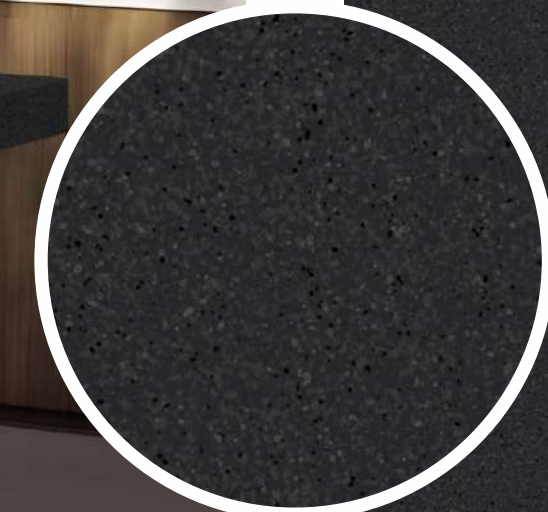

Matt (Special) | 800x
2400mm

italica
INNOVATING TRENDS

GRANY BLACK

FULL BODY

www.italicatiles.com

Click here for 360 View

15mm
THICKNESS