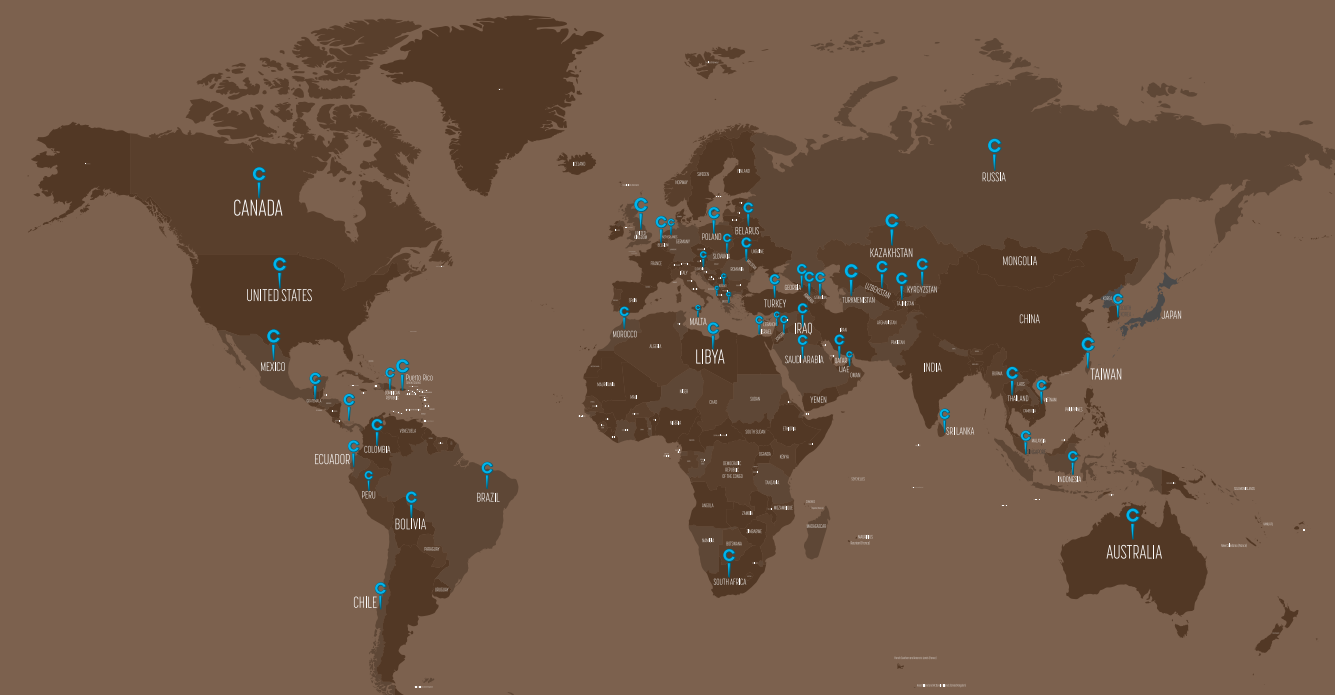

Adorned Worldwide

80+
Countries
We Export

1500+
Unique
Designs

800+
National &
International
Clients

1700+
Employees
Worldwide

Albania • Armenia • Australia • Azerbaijan • Belgium • Belarus • Bhutan • Bolivia • Brazil
Canada • Chile • Colombia • Dominican Republic • Ecuador • Georgia • Greece • Guatemala
Hungary • Indonesia • Iraq • Israel • Jordan • Kazakhstan • Kosovo • Kyrgyzstan • Libya • Lebanon
Macedonia • Malta • Mexico • Moldova • Morocco • Netherlands • Oman • Panama • Peru
Poland • Puerto Rico • Qatar • Russia • Saudi Arabia • Serbia • Singapore • Slovakia • Slovenia
South Africa • South Korea • Spain • Sri Lanka • Tajikistan • Taiwan • Thailand • Turkey • Turkmenistan
U.A.E. • U.K. • U.S.A. • Uzbekistan • Vietnam • Yemen