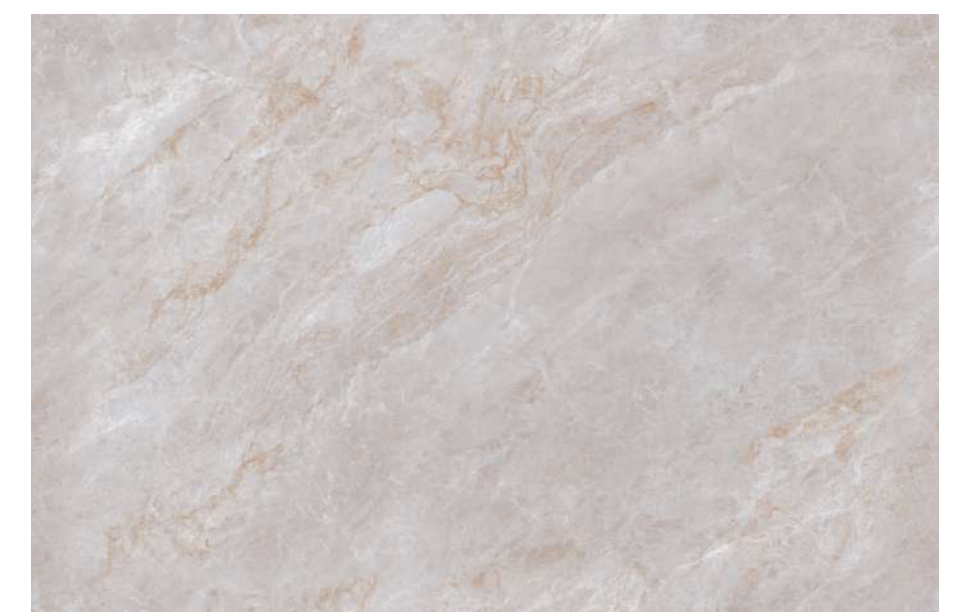

Infinia Nutech | 1200x1800mm

italica
INNOVATING TRENDS

INDO CARAMEL GLIT

NEW

Random-3

www.italicatiles.com

Click here for 360 View

CARVING EFFECT

9mm
THICKNESS