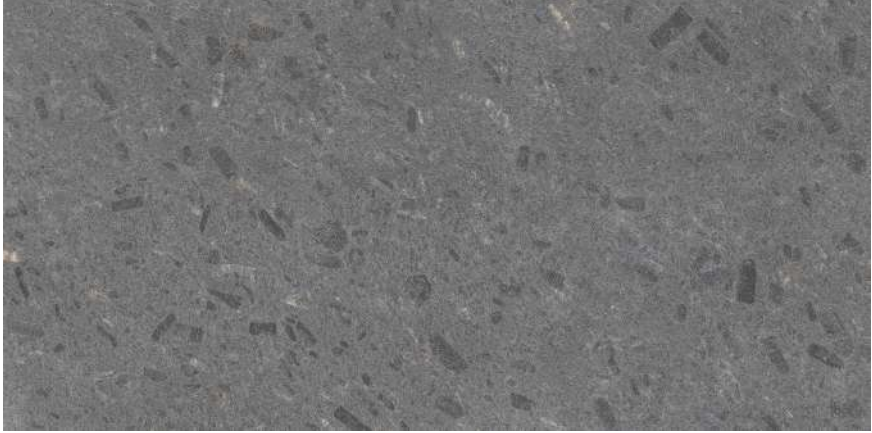

Click here for 360 View

Textura

600x  
1200mm

italica  
INNOVATING TRENDS

ROCKWELL NERO

NEW

Random-4

Textura